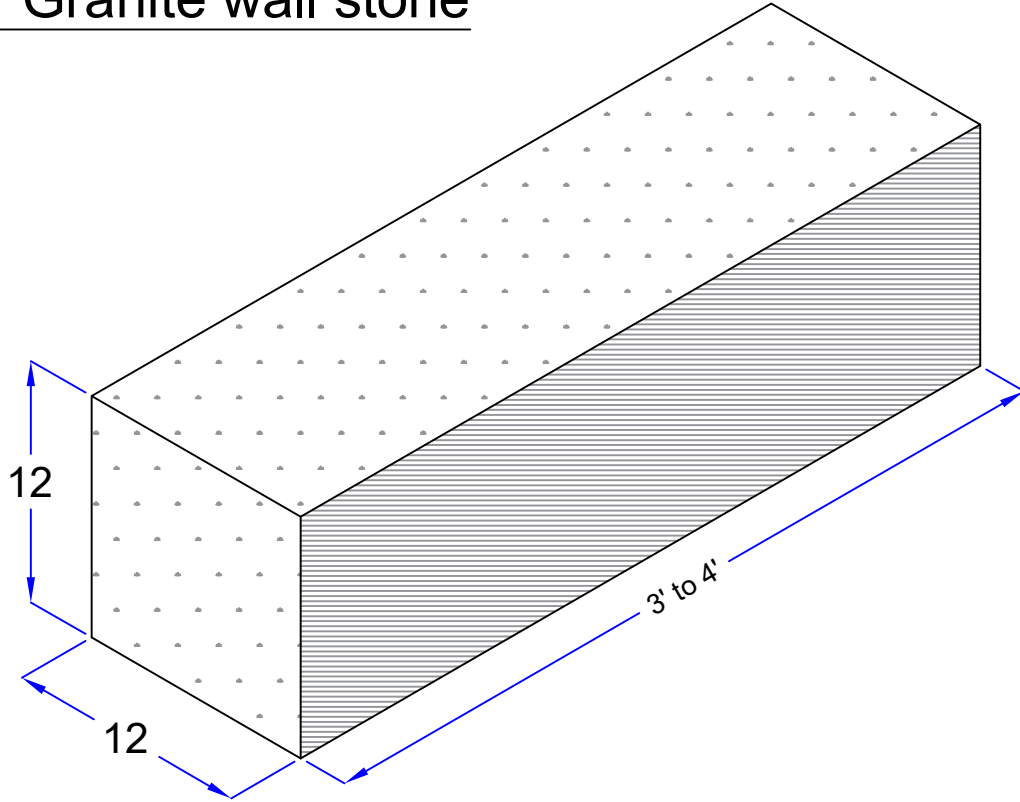

12" x 12" Granite wall stone

Top view

Front view

Size : 12" x 12" x 3' to 4'

Description : One line dressing on top , bottom and joints ,front and back rough.