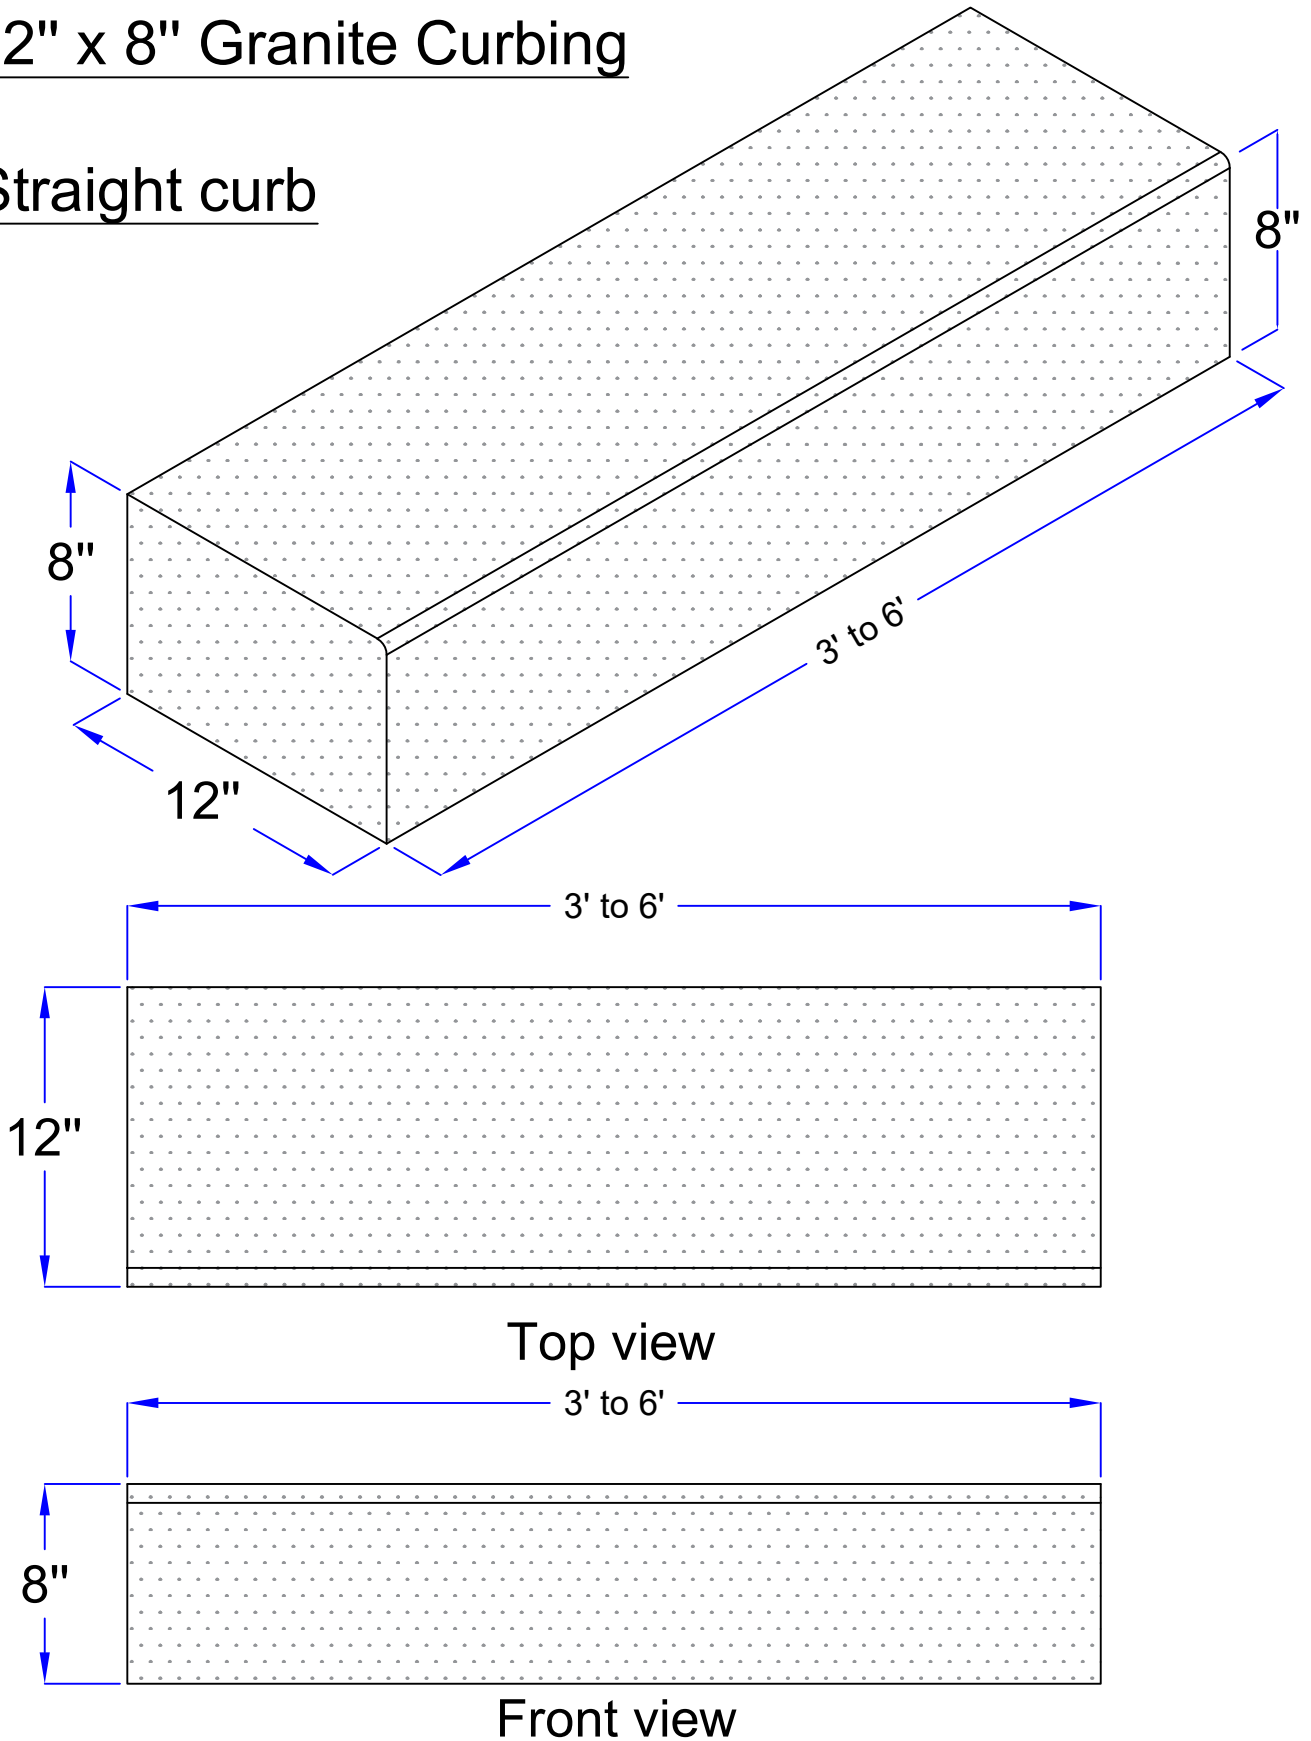

12" x 8" Granite Curbing

Straight curb

Size : 12" x 8" x 3' to 6'

Description : Bush hammered on top , front ,
back and joint .Rest rough.Front edge
rounded 3/4"