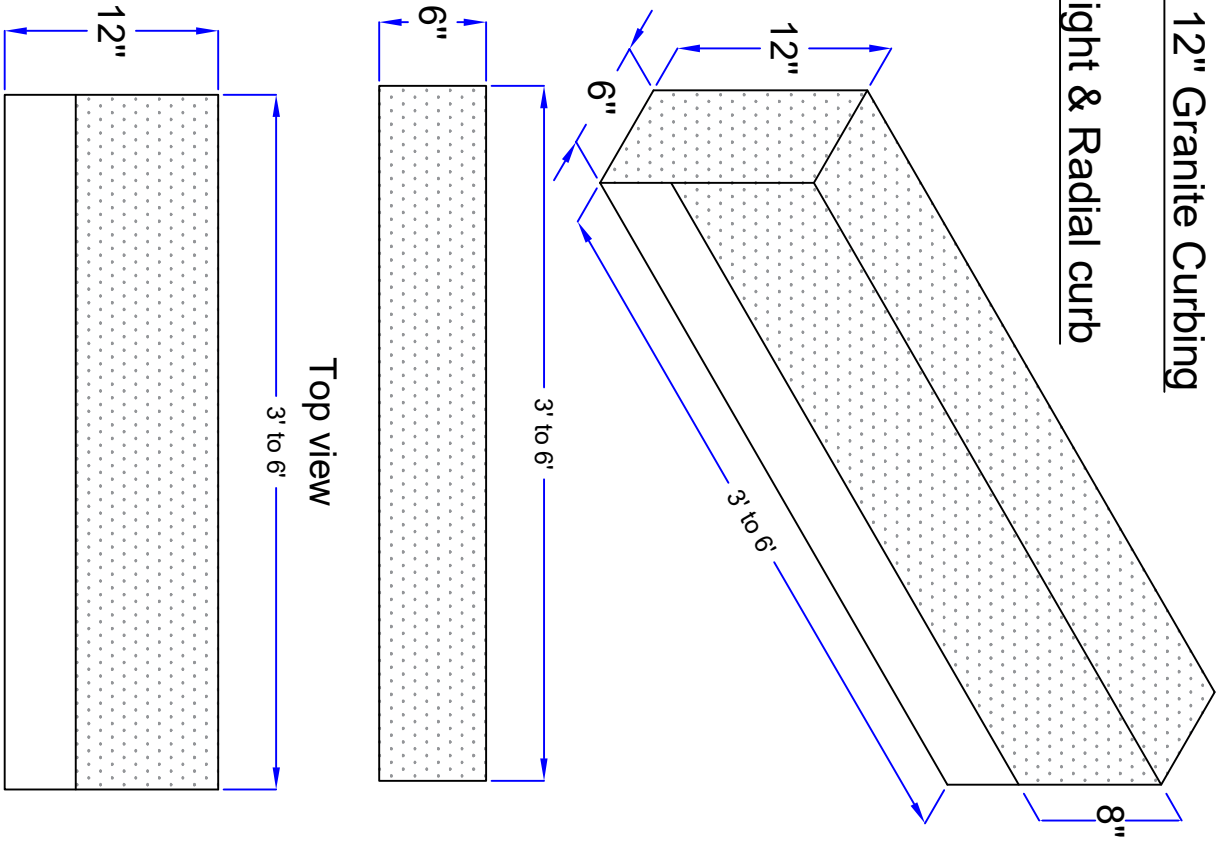

# 6" x 12" Granite Curbing

## Straight & Radial curb

Front view

Size : 6" x 12" x 3' to 6'  
Description : Two line dressing on top ,front 8" ,  
back 4" from top and joint .Rest rough

Top view

Front view

3' - 4'