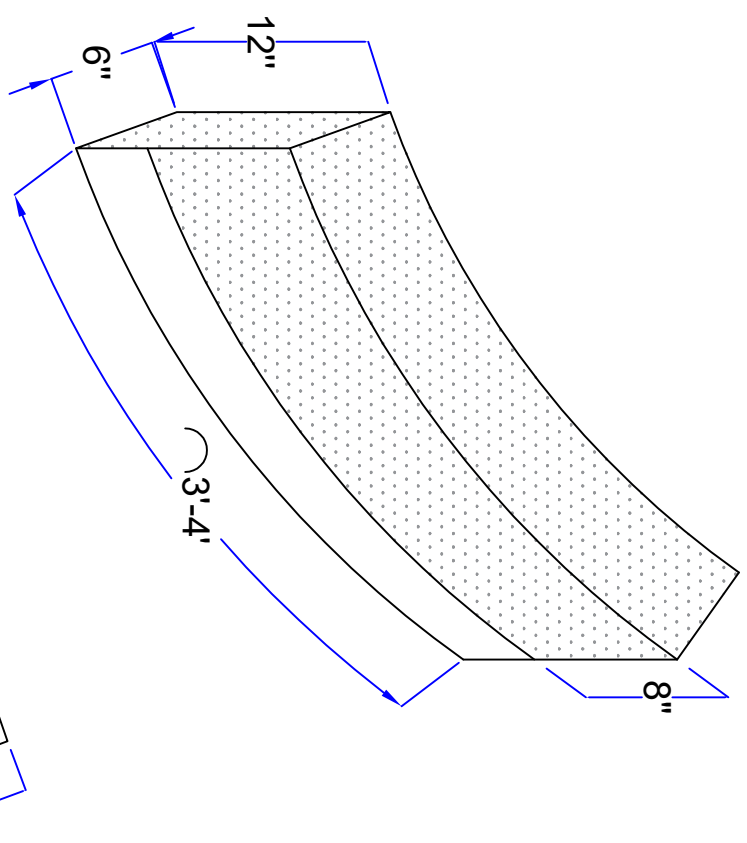

# 6" x 12" Granite Curbing

## Straight & Radial curb

Front view

Size : 6" x 12" x 3' to 6'  
Description : Two line dressing on top ,front 8" ,  
back 4" from top and joint .Rest rough

Top view

Front view

3' - 4'