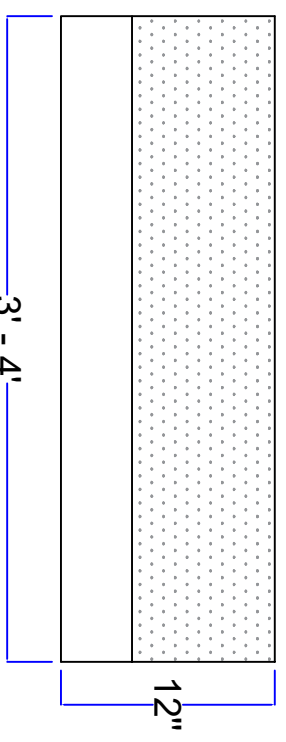

# 6" x 12" Granite Curbing

## Straight & Radial curb

Front view

Size : 6" x 12" x 3' to 6'  
Description : Two line dressing on top ,front 8" ,  
back 4" from top and joint .Rest rough

Top view

Front view

3' - 4'