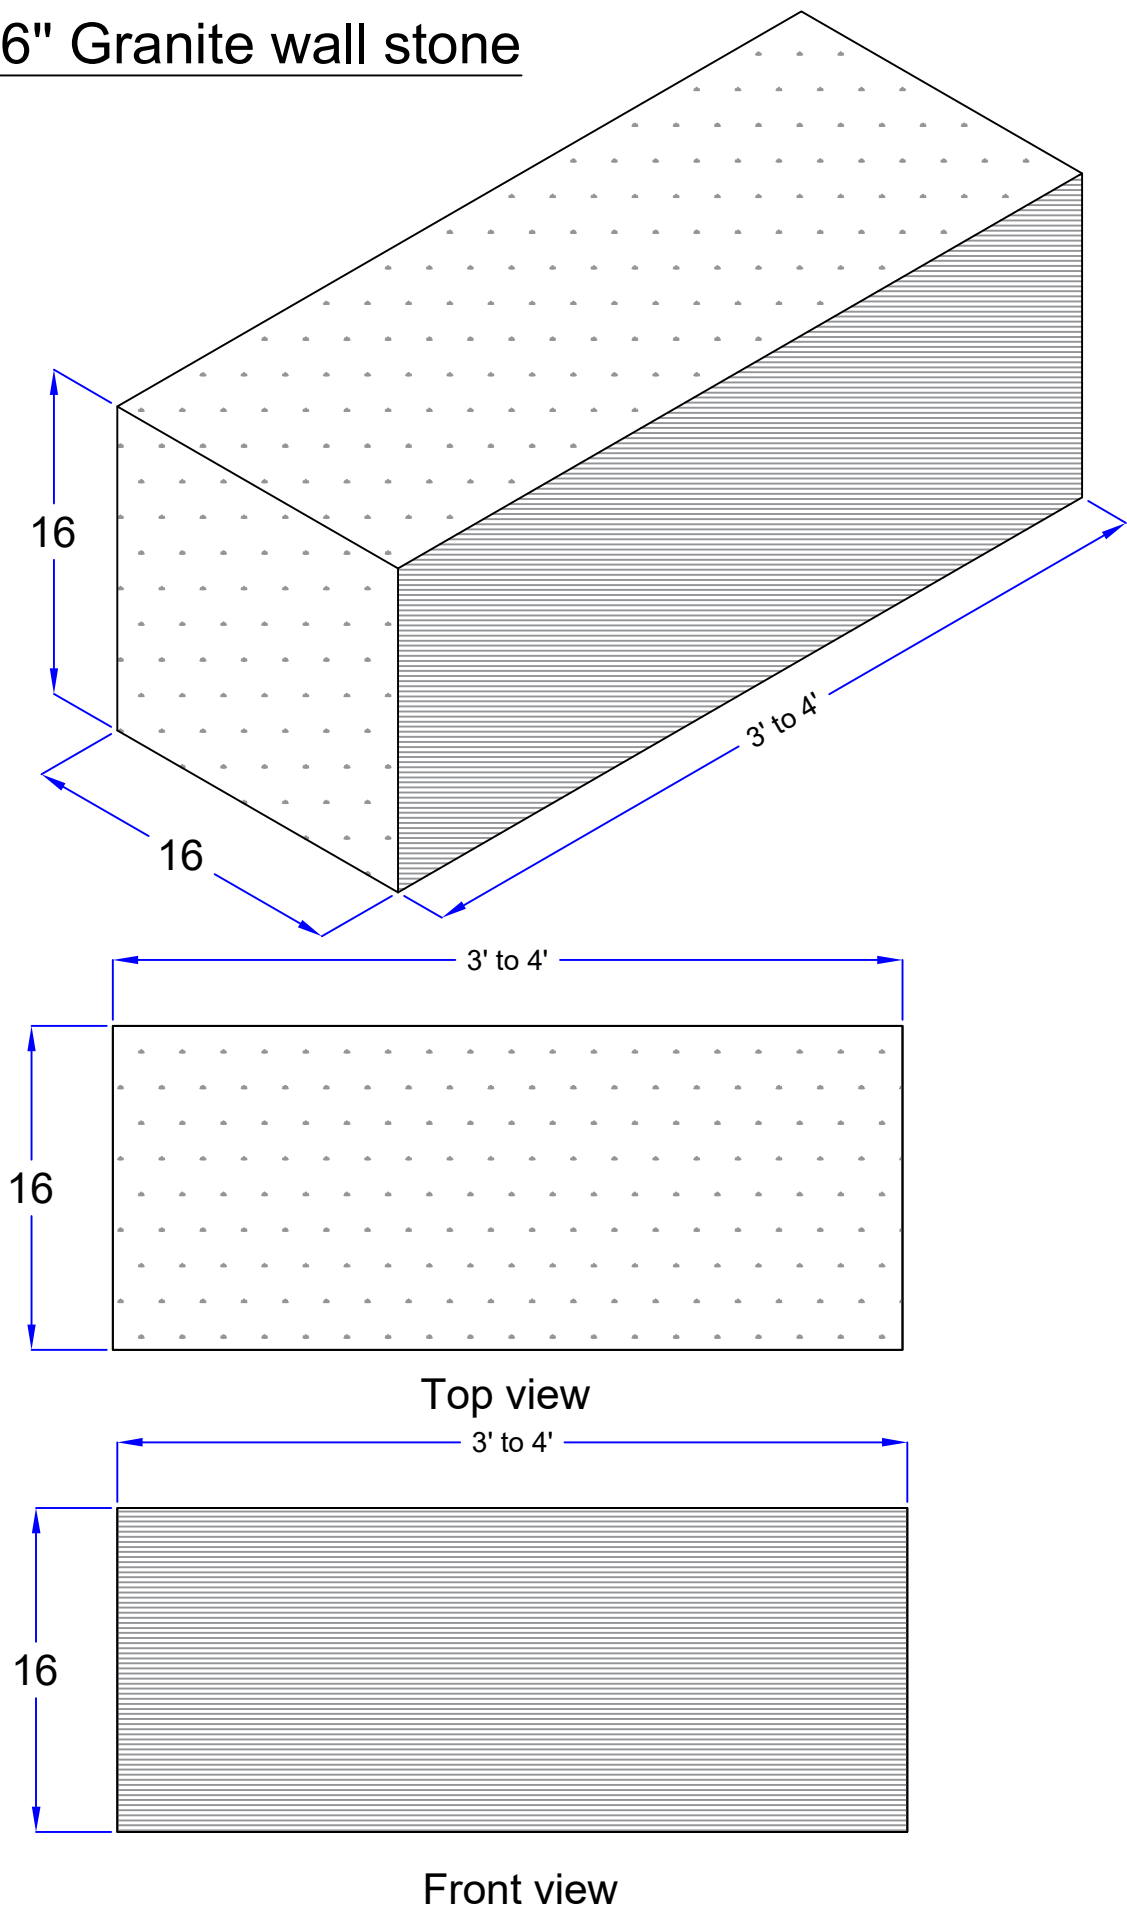

16" x 16" Granite wall stone

Top view

Front view

Size : 16" x 16" x 3' to 4'

Description : One line dressing on top , bottom and joints , front and back rough.