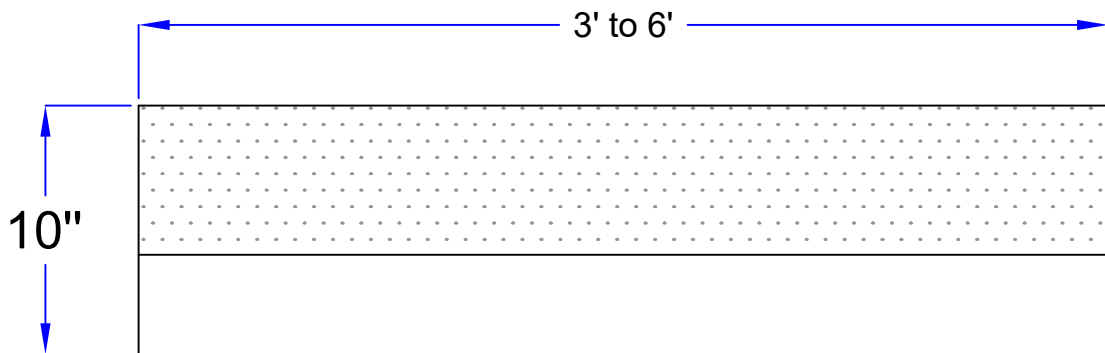

3" x 10" Granite Curbing

Straight curb

Top view

Front view

Size : 3" x 10" x 3' to 6'

Description : Bush hammered on top ,front 6",
back 3" from top and joint .Rest rough