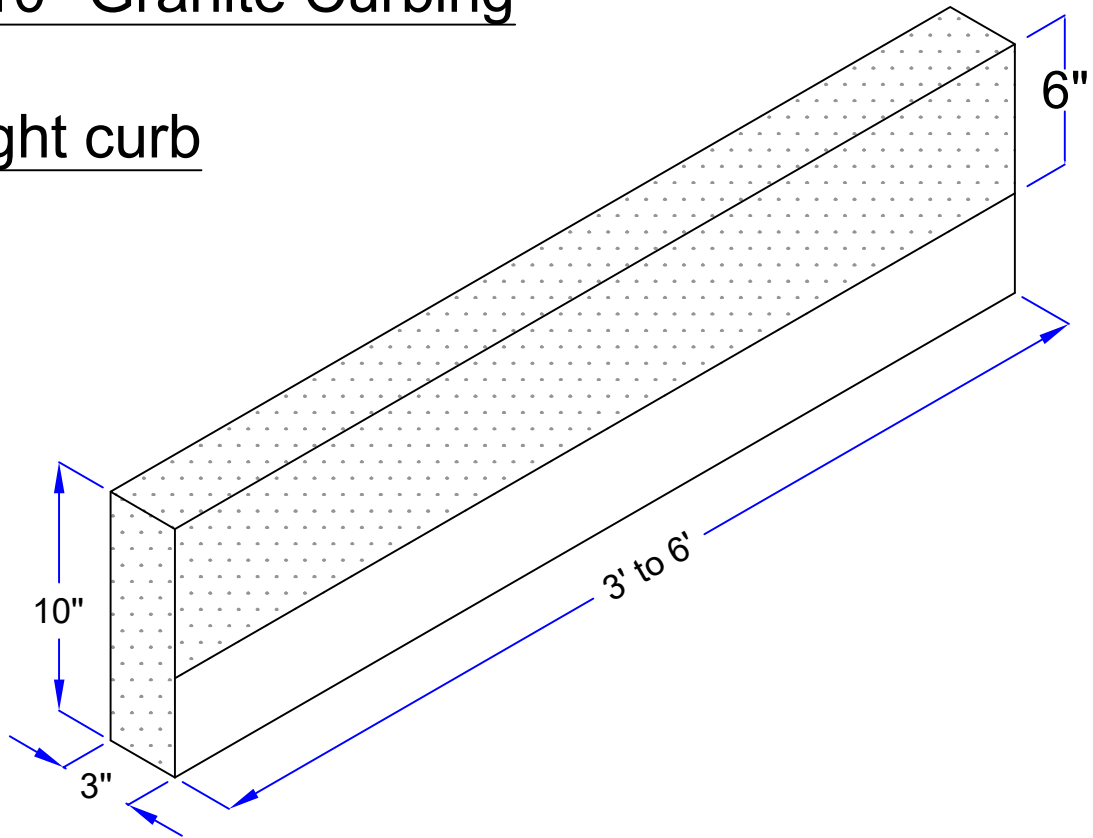

3" x 10" Granite Curbing

Straight curb

Top view

Front view

Size : 3" x 10" x 3' to 6'

Description : Bush hammered on top ,front 6",
back 3" from top and joint .Rest rough