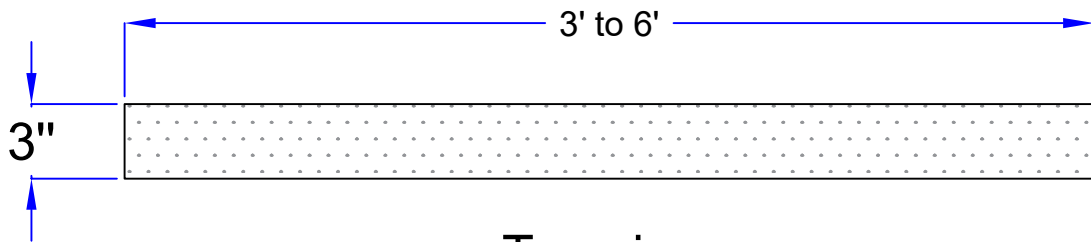

3" x 10" Granite Curbing

Straight curb

Top view

Front view

Size : 3" x 10" x 3' to 6'

Description : Bush hammered on top ,front 6",
back 3" from top and joint .Rest rough