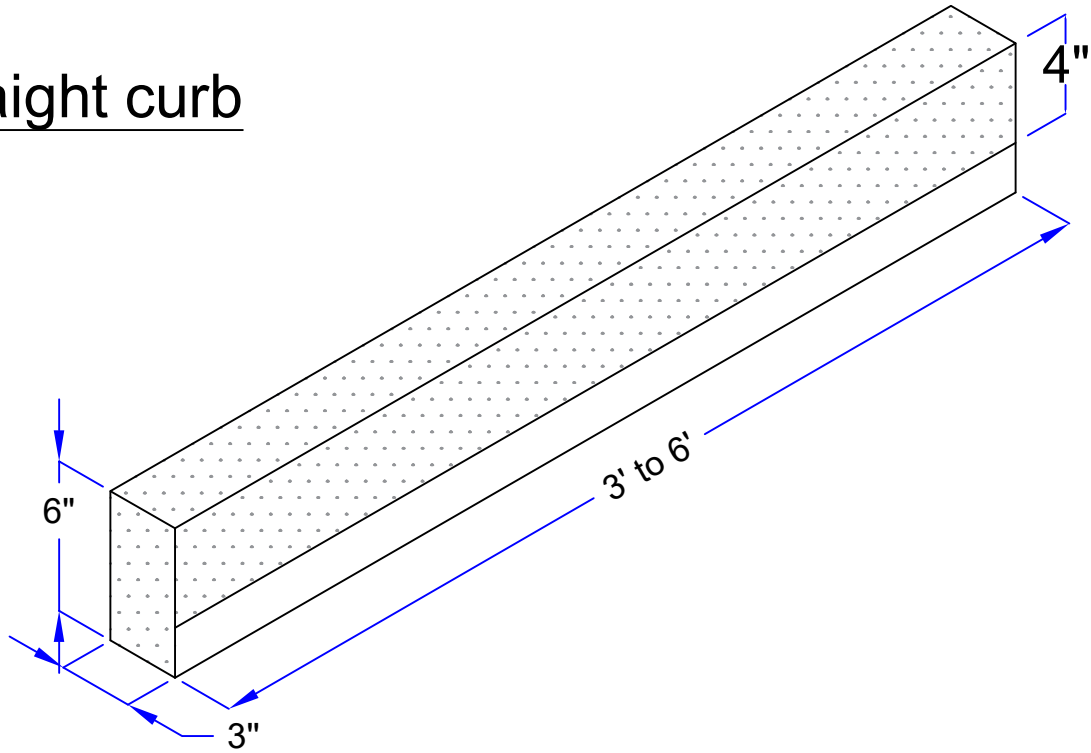

# 3" x 6" Granite Curbing

## Straight curb

Top view

Front view

Size : 3" x 6" x 3' to 6'

Description : Bush hammered on top ,front 4",  
back 2" from top and joint .Rest rough