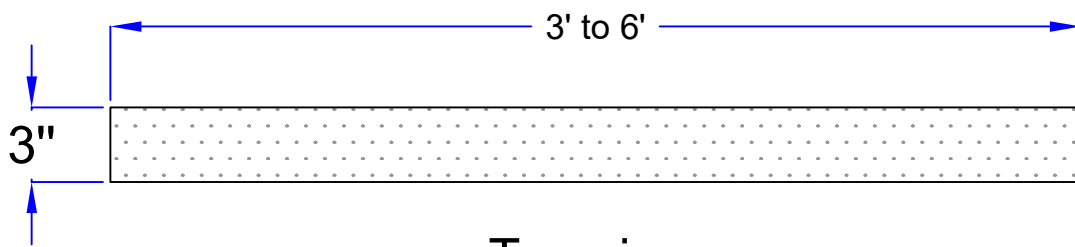

# 3" x 6" Granite Curbing

## Straight curb

Top view

Front view

Size : 3" x 6" x 3' to 6'

Description : Bush hammered on top ,front 4",  
back 2" from top and joint .Rest rough