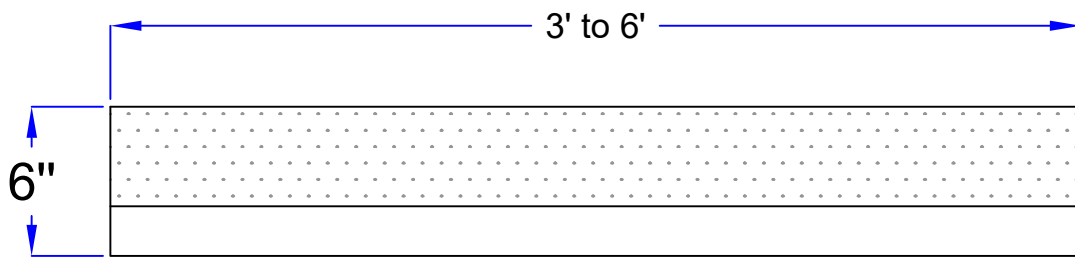

# 3" x 6" Granite Curbing

## Straight curb

Top view

Front view

Size : 3" x 6" x 3' to 6'

Description : Bush hammered on top ,front 4",  
back 2" from top and joint .Rest rough