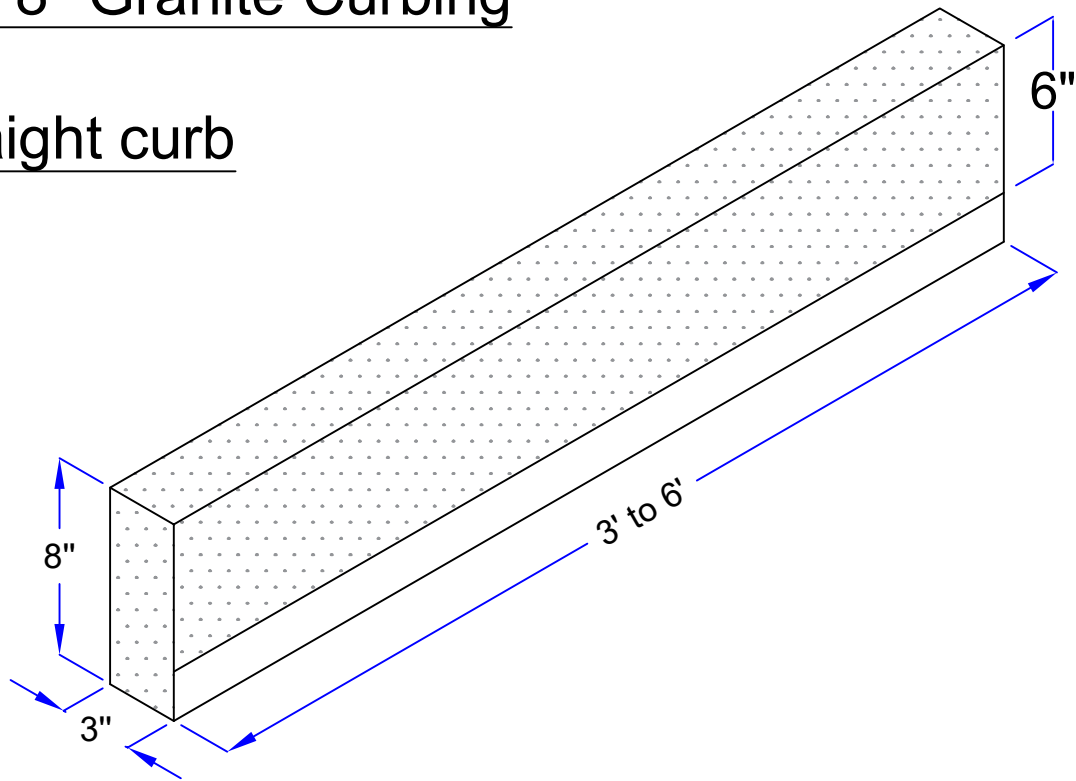

3" x 8" Granite Curbing

Straight curb

Top view

Front view

Size : 3" x 8" x 3' to 6'

Description : Bush hammered on top ,front 6",
back 3" from top and joint .Rest rough