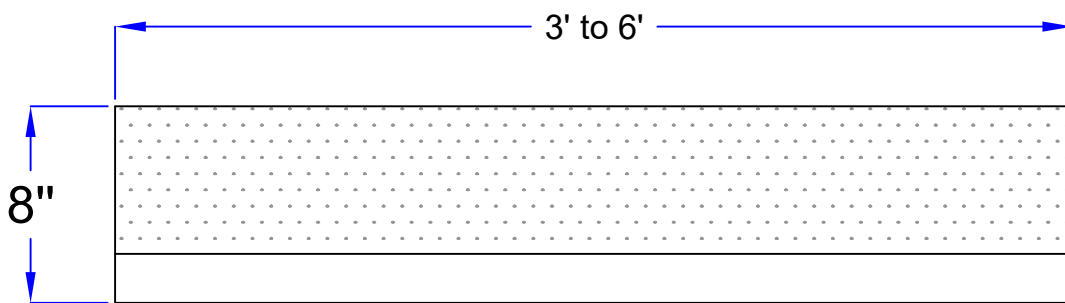

3" x 8" Granite Curbing

Straight curb

Top view

Front view

Size : 3" x 8" x 3' to 6'

Description : Bush hammered on top ,front 6",
back 3" from top and joint .Rest rough