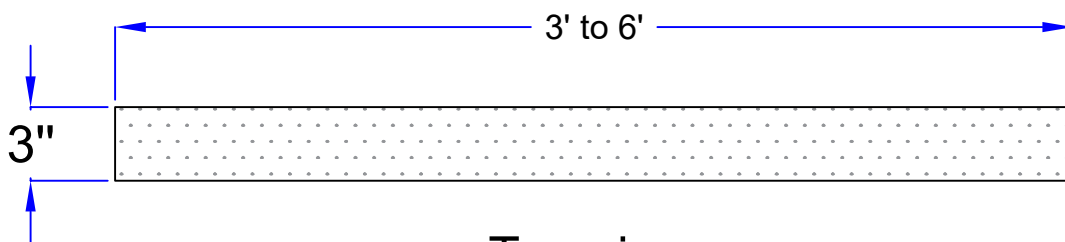

3" x 8" Granite Curbing

Straight curb

Top view

Front view

Size : 3" x 8" x 3' to 6'

Description : Bush hammered on top ,front 6",
back 3" from top and joint .Rest rough