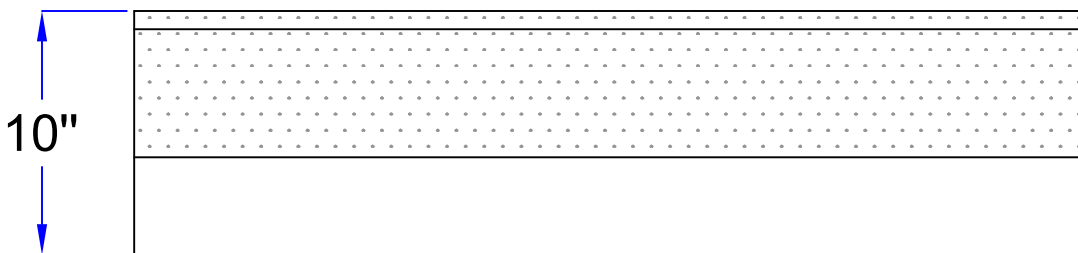

4" x 10" Granite Curbing

Straight curb

Top view

Front view

Size : 4" x 10" x 3' to 6'

Description : Bush hammered on top ,front 6",
back 3" from top and joint .Rest
rough.Front edge chamfer 1"