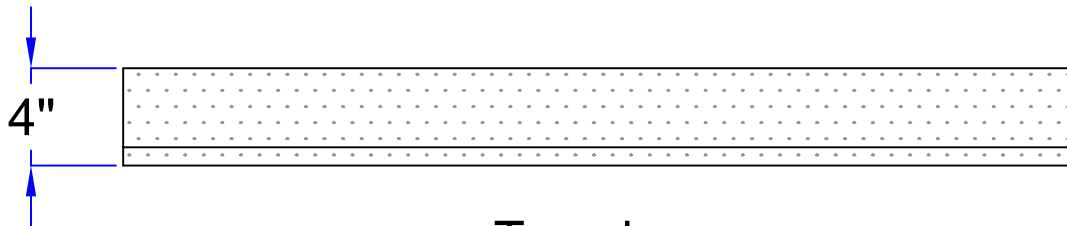

4" x 10" Granite Curbing

Straight curb

Top view

Front view

Size : 4" x 10" x 3' to 6'

Description : Bush hammered on top ,front 6",
back 3" from top and joint .Rest
rough.Front edge chamfer 1"