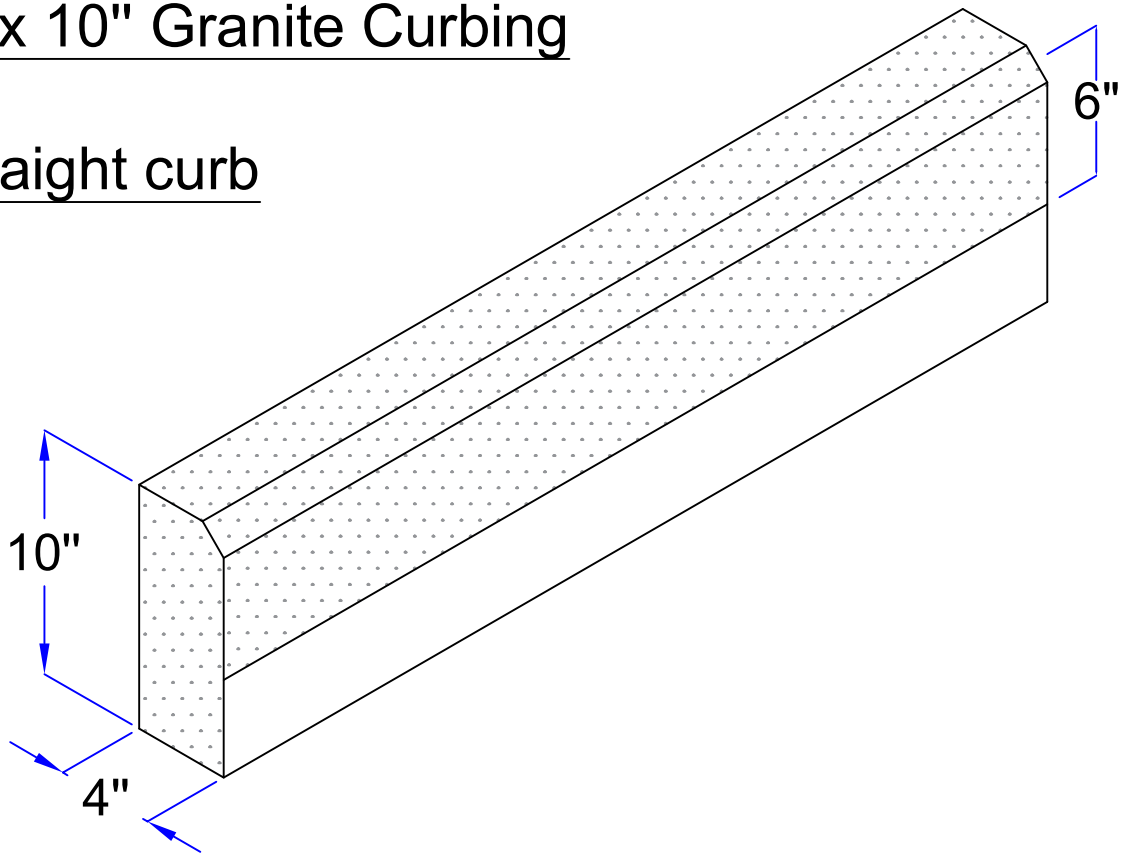

4" x 10" Granite Curbing

Straight curb

Top view

Front view

Size : 4" x 10" x 3' to 6'

Description : Bush hammered on top ,front 6",
back 3" from top and joint .Rest
rough.Front edge chamfer 1"