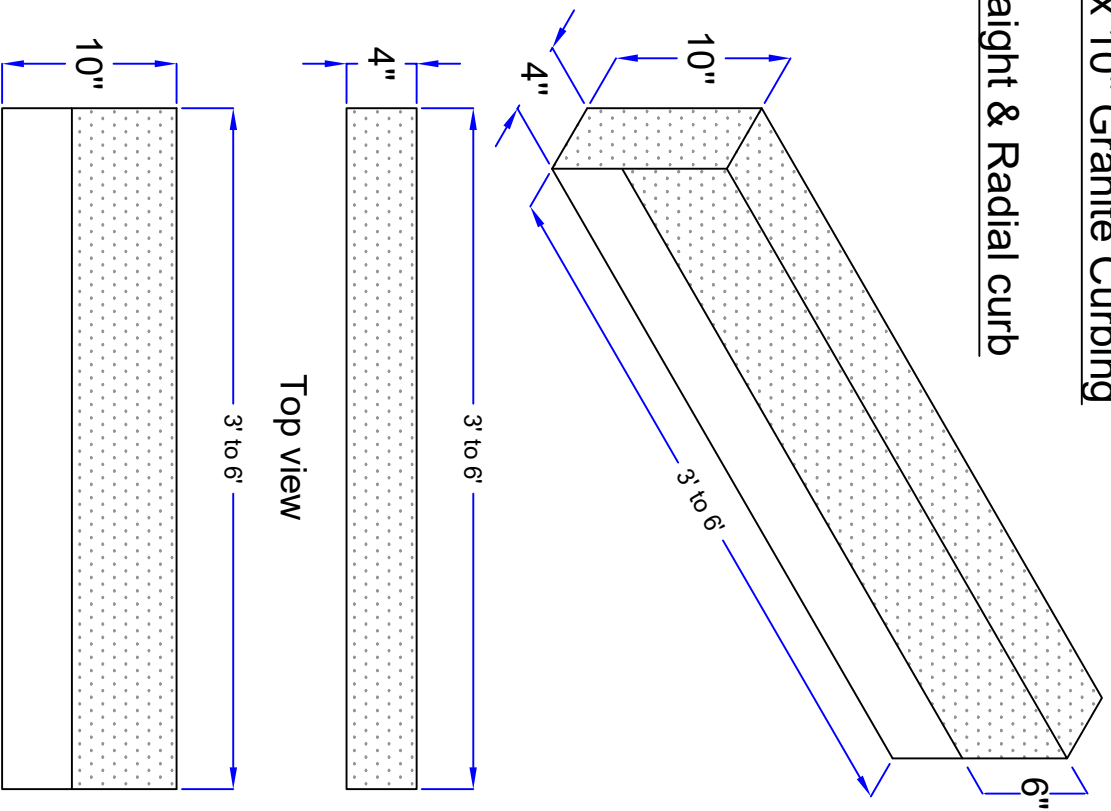

4" x 10" Granite Curbing

Straight & Radial curb

Front view

Top view

Front view

Size : 4" x 10" x 3' to 6'

Description : Two line dressing on top ,front 6" ,
back 3" from top and joints .Rest rough