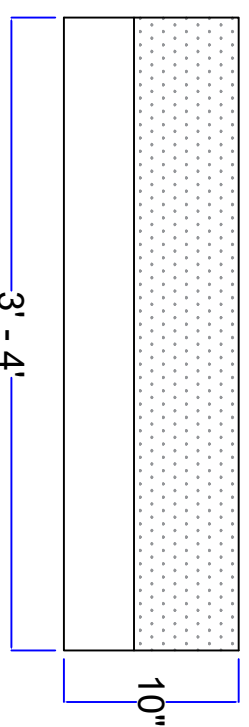

4" x 10" Granite Curbing

Straight & Radial curb

Front view

Top view

Front view

Size : 4" x 10" x 3' to 6'

Description : Two line dressing on top ,front 6" ,
back 3" from top and joints .Rest rough