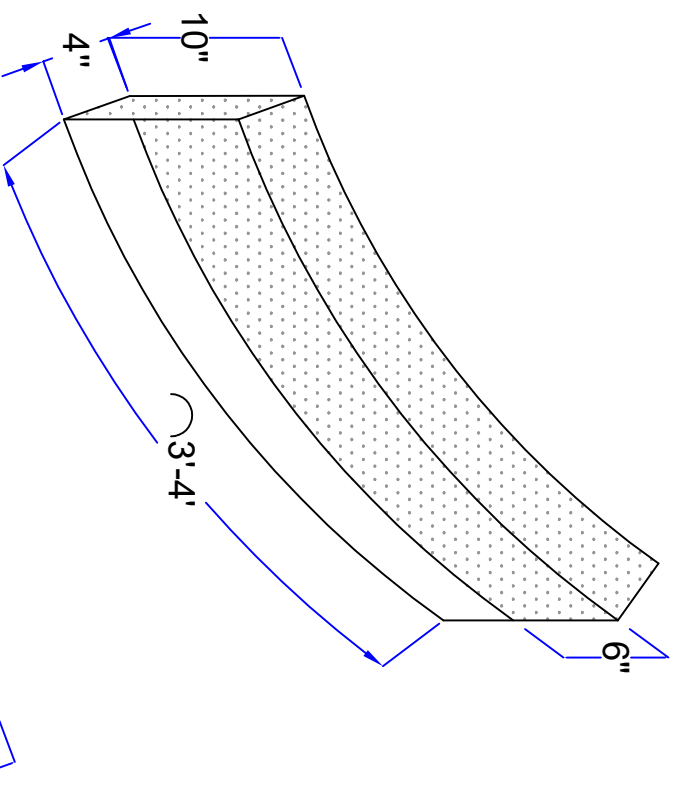

4" x 10" Granite Curbing

Straight & Radial curb

Front view

Top view

Front view

Size : 4" x 10" x 3' to 6'

Description : Two line dressing on top ,front 6" ,
back 3" from top and joints .Rest rough