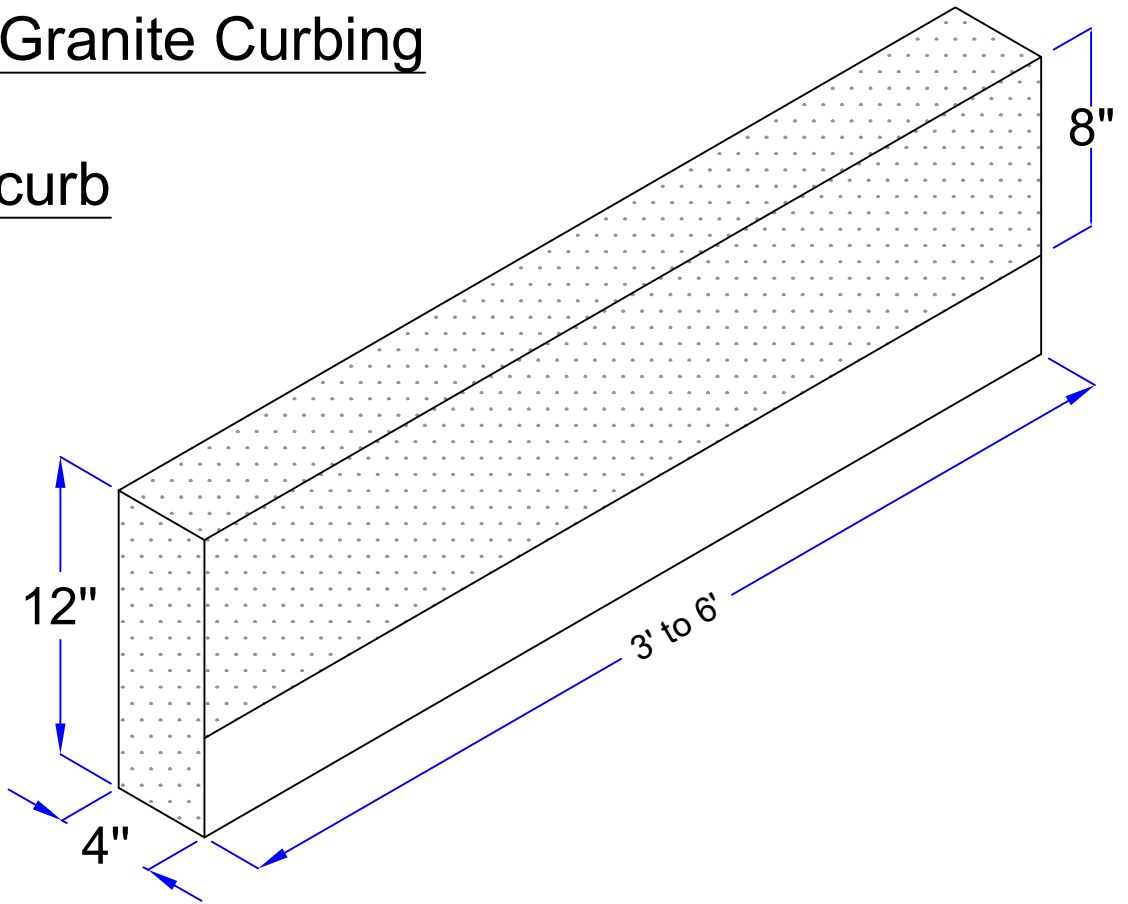

4" x 12" Granite Curbing

Straight curb

Top view

Front view

Size : 4" x 12" x 3' to 6'

Description : Bush hammered on top ,front 8",
back 4" from top and joint .Rest rough