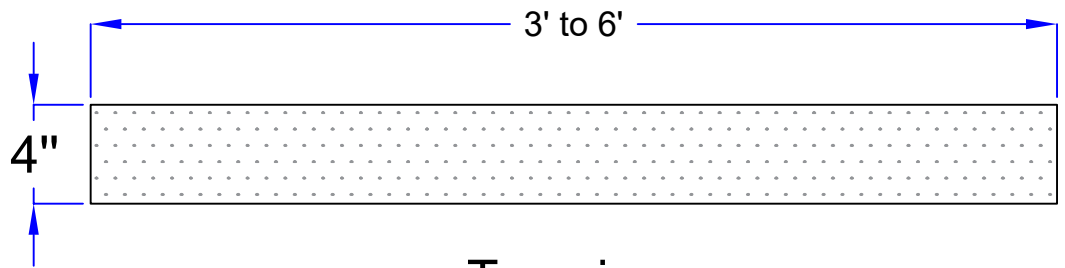

4" x 12" Granite Curbing

Straight curb

Top view

Front view

Size : 4" x 12" x 3' to 6'

Description : Bush hammered on top ,front 8",
back 4" from top and joint .Rest rough