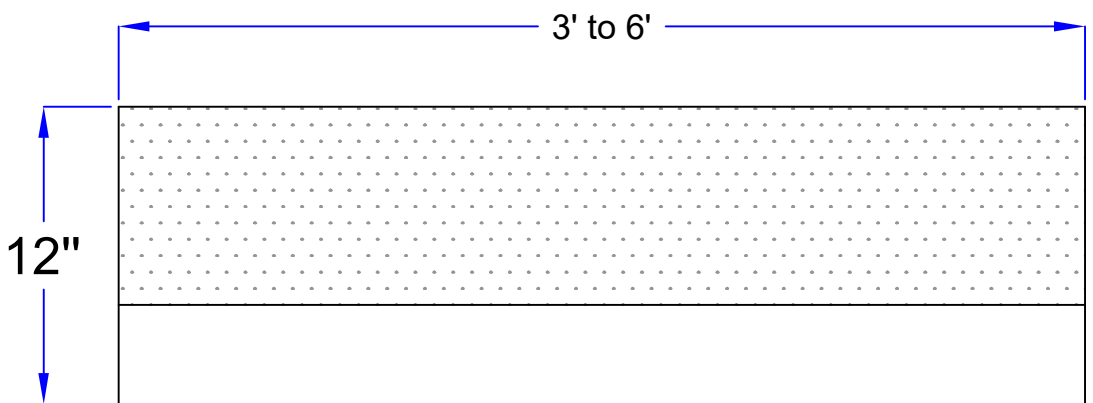

4" x 12" Granite Curbing

Straight curb

Top view

Front view

Size : 4" x 12" x 3' to 6'

Description : Bush hammered on top ,front 8",
back 4" from top and joint .Rest rough