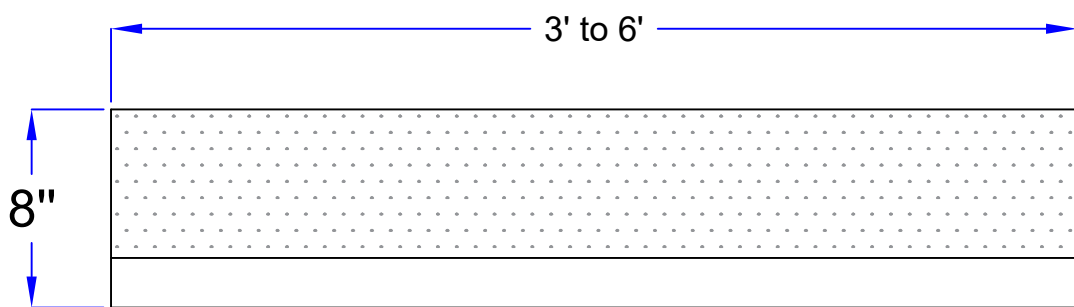

4" x 8" Granite Curbing

Straight curb

Top view

Front view

Size : 4" x 8" x 3' to 6'

Description : Bush hammered on top ,front 6",
back 3" from top and joint .Rest rough