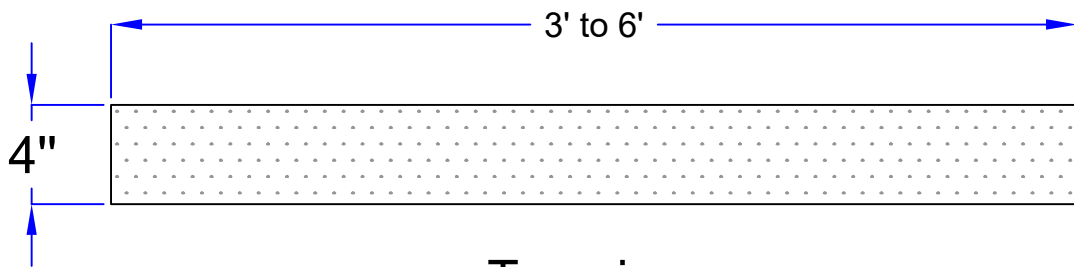

4" x 8" Granite Curbing

Straight curb

Top view

Front view

Size : 4" x 8" x 3' to 6'

Description : Bush hammered on top ,front 6",
back 3" from top and joint .Rest rough