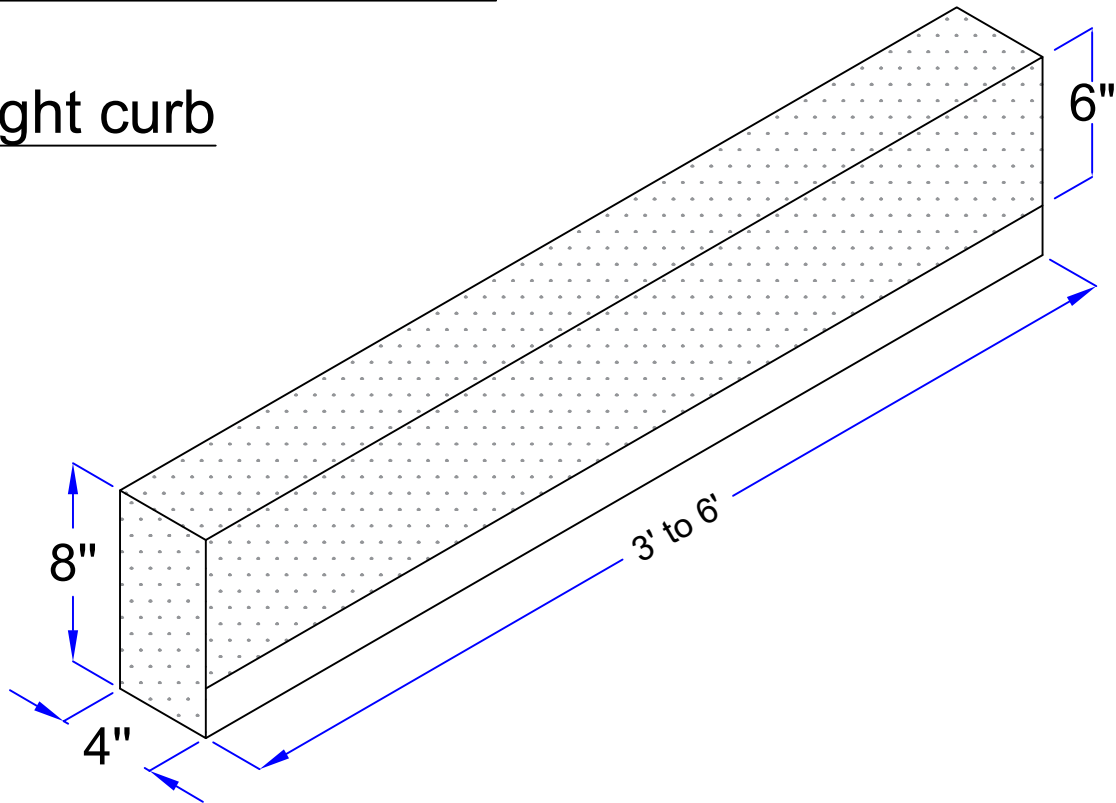

4" x 8" Granite Curbing

Straight curb

Top view

Front view

Size : 4" x 8" x 3' to 6'

Description : Bush hammered on top ,front 6",
back 3" from top and joint .Rest rough