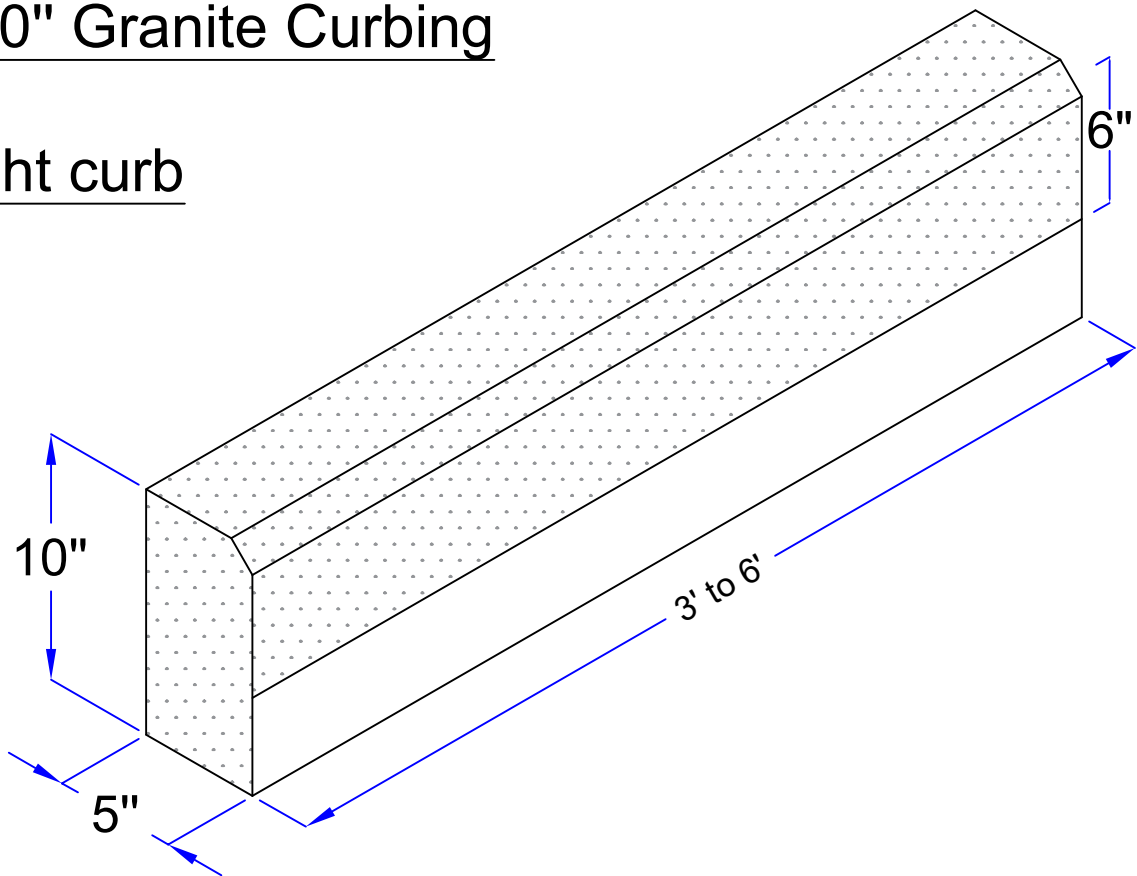

5" x 10" Granite Curbing

Straight curb

Top view

Front view

Size : 5" x 10" x 3' to 6'

Description : Bush hammered on top ,front 6",
back 3" from top and joint .Rest
rough.Front edge chamfer 1"