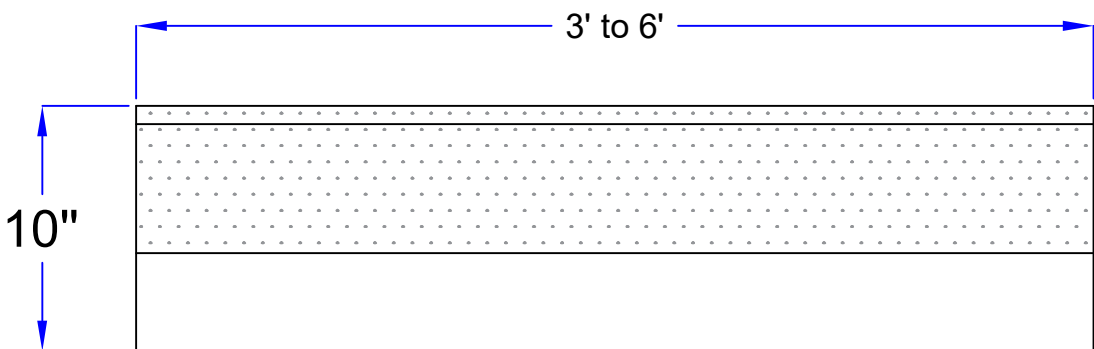

5" x 10" Granite Curbing

Straight curb

Top view

Front view

Size : 5" x 10" x 3' to 6'

Description : Bush hammered on top ,front 6",
back 3" from top and joint .Rest
rough.Front edge chamfer 1"