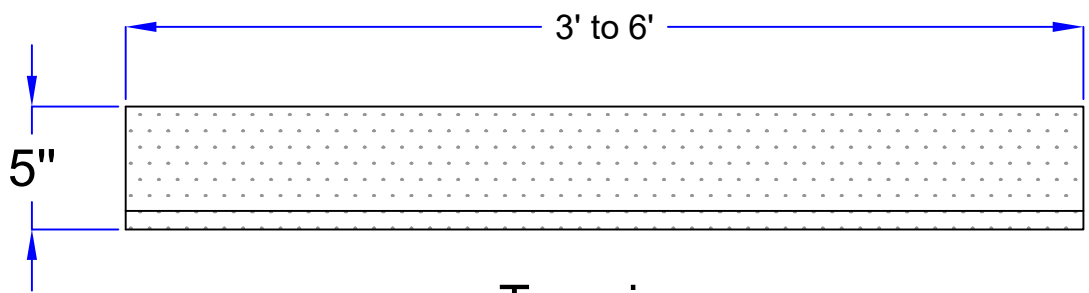

5" x 10" Granite Curbing

Straight curb

Top view

Front view

Size : 5" x 10" x 3' to 6'

Description : Bush hammered on top ,front 6",
back 3" from top and joint .Rest
rough.Front edge chamfer 1"