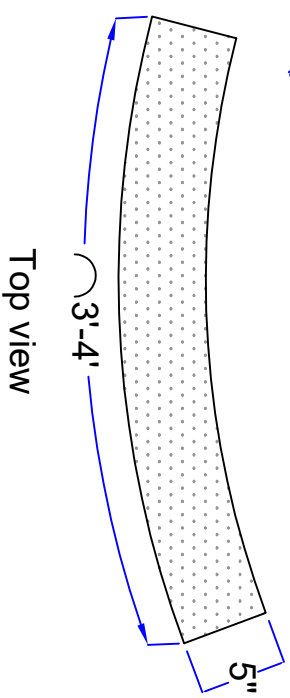

5" x 10" Granite Curbing

Straight & Radial curb

Top view

Top view

Front view

Front view

Size : 5" x 10" x 3' to 6'

Description : Two line dressing on top ,front 6" ,
back 3" from top and joint .Rest rough