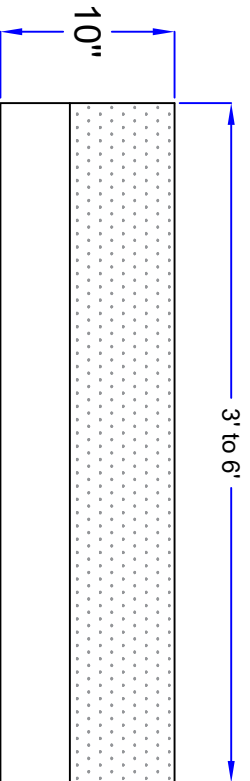

5" x 10" Granite Curbing

Straight & Radial curb

Top view

Top view

Front view

Front view

Size : 5" x 10" x 3' to 6'

Description : Two line dressing on top ,front 6" ,
back 3" from top and joint .Rest rough