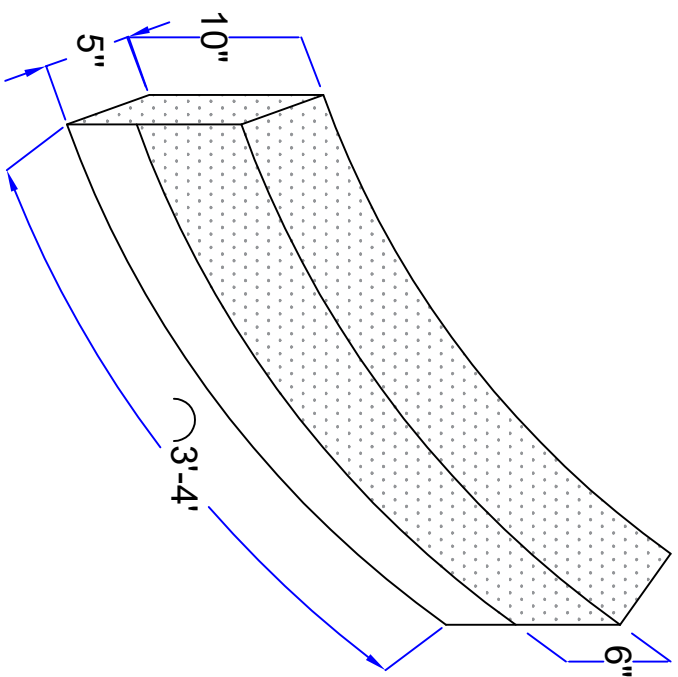

5" x 10" Granite Curbing

Straight & Radial curb

Top view

Top view

Front view

Front view

Size : 5" x 10" x 3' to 6'

Description : Two line dressing on top ,front 6" ,
back 3" from top and joint .Rest rough