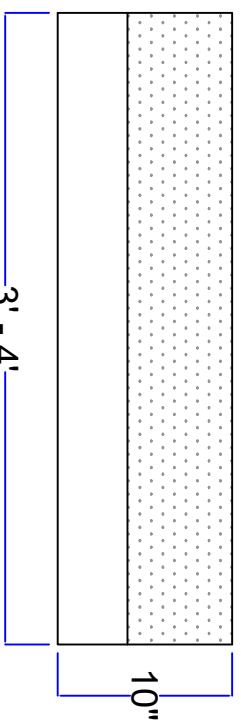

5" x 10" Granite Curbing

Straight & Radial curb

Top view

Top view

Front view

Front view

Size : 5" x 10" x 3' to 6'

Description : Two line dressing on top ,front 6" ,
back 3" from top and joint .Rest rough