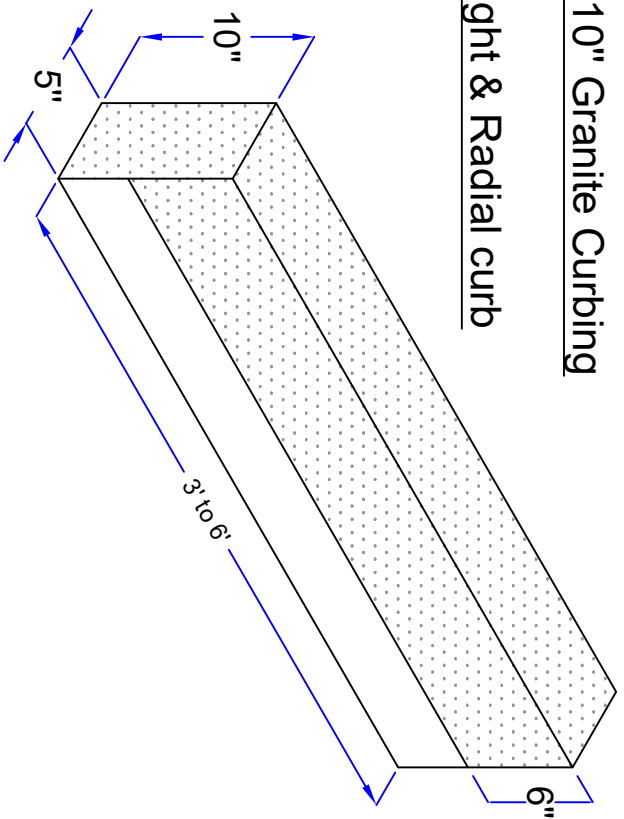

5" x 10" Granite Curbing

Straight & Radial curb

Top view

Top view

Front view

Front view

Size : 5" x 10" x 3' to 6'

Description : Two line dressing on top ,front 6" ,
back 3" from top and joint .Rest rough