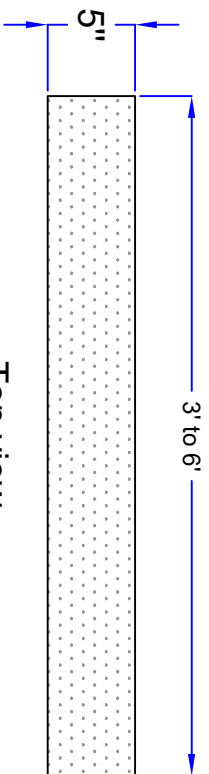

5" x 10" Granite Curbing

Straight & Radial curb

Top view

Top view

Front view

Front view

Size : 5" x 10" x 3' to 6'

Description : Two line dressing on top ,front 6" ,
back 3" from top and joint .Rest rough