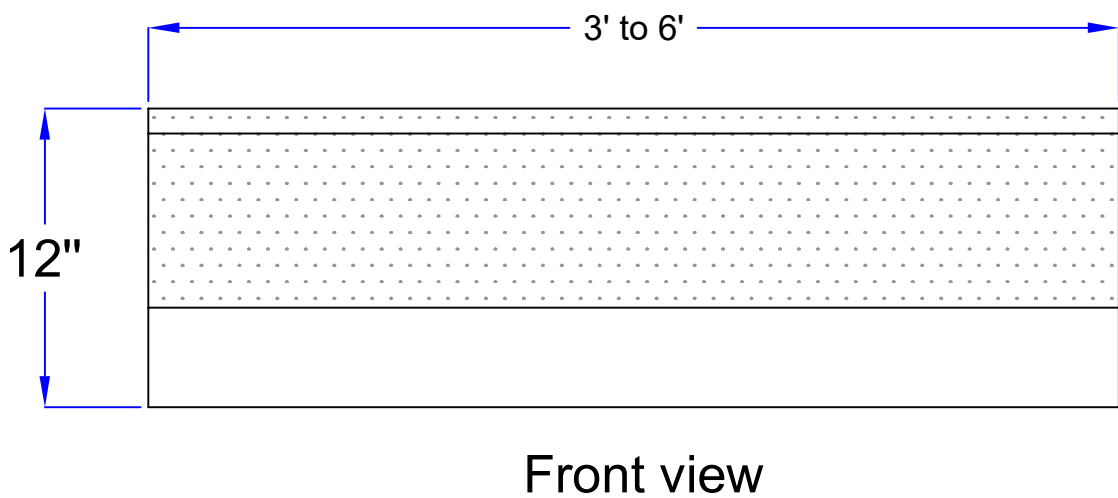

5" x 12" Granite Curbing

Straight curb

Size : 5" x 12" x 3' to 6'

Description : Bush hammered on top ,front 8",
back 4" from top and joint .Rest
rough.Front edge chamfer 1"