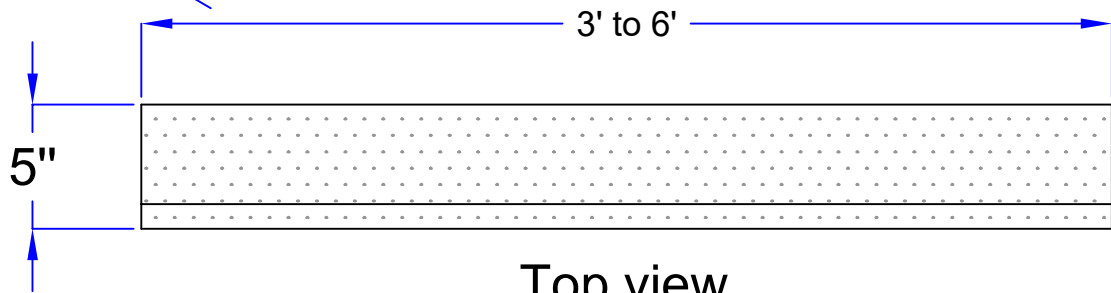

5" x 12" Granite Curbing

Straight curb

Size : 5" x 12" x 3' to 6'

Description : Bush hammered on top ,front 8",
back 4" from top and joint .Rest
rough.Front edge chamfer 1"