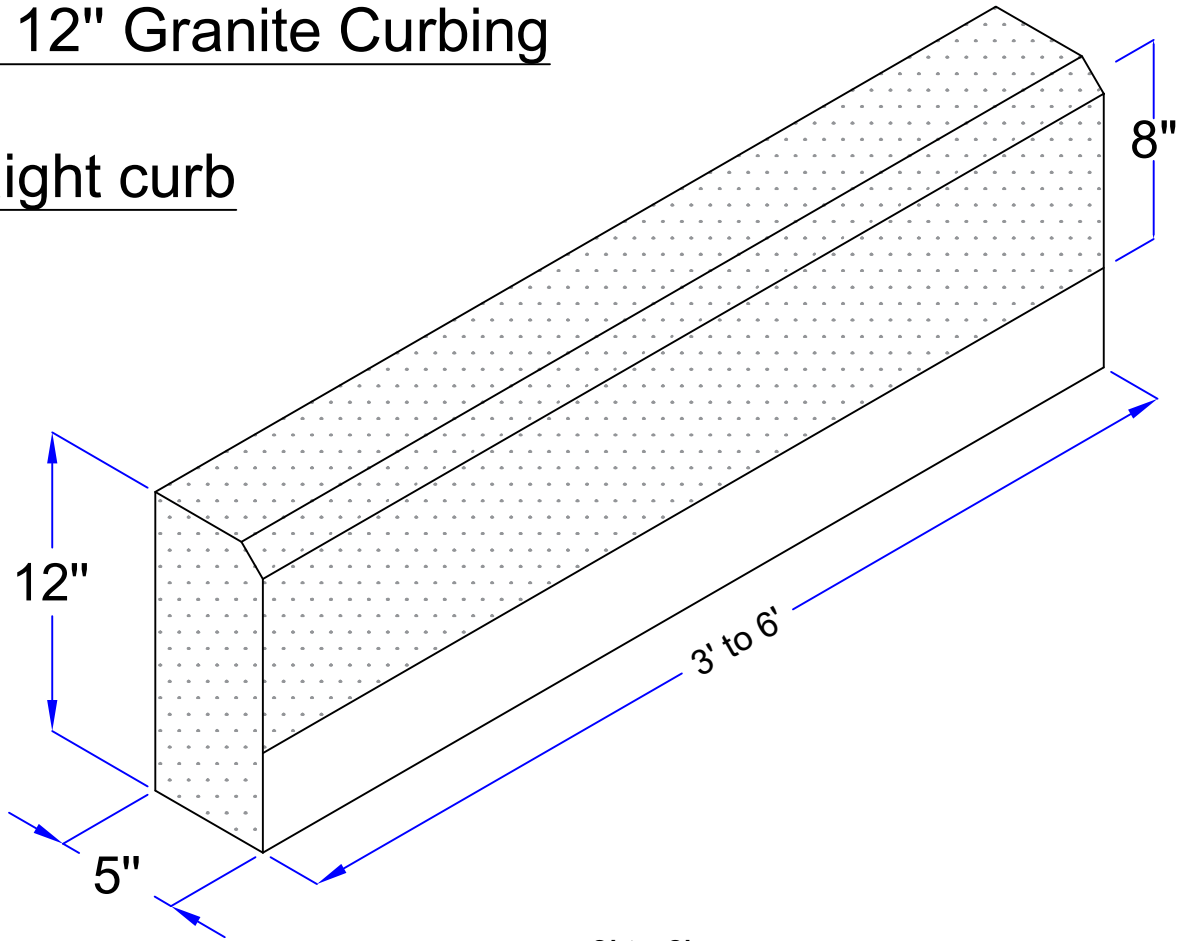

5" x 12" Granite Curbing

Straight curb

Size : 5" x 12" x 3' to 6'

Description : Bush hammered on top ,front 8",
back 4" from top and joint .Rest
rough.Front edge chamfer 1"