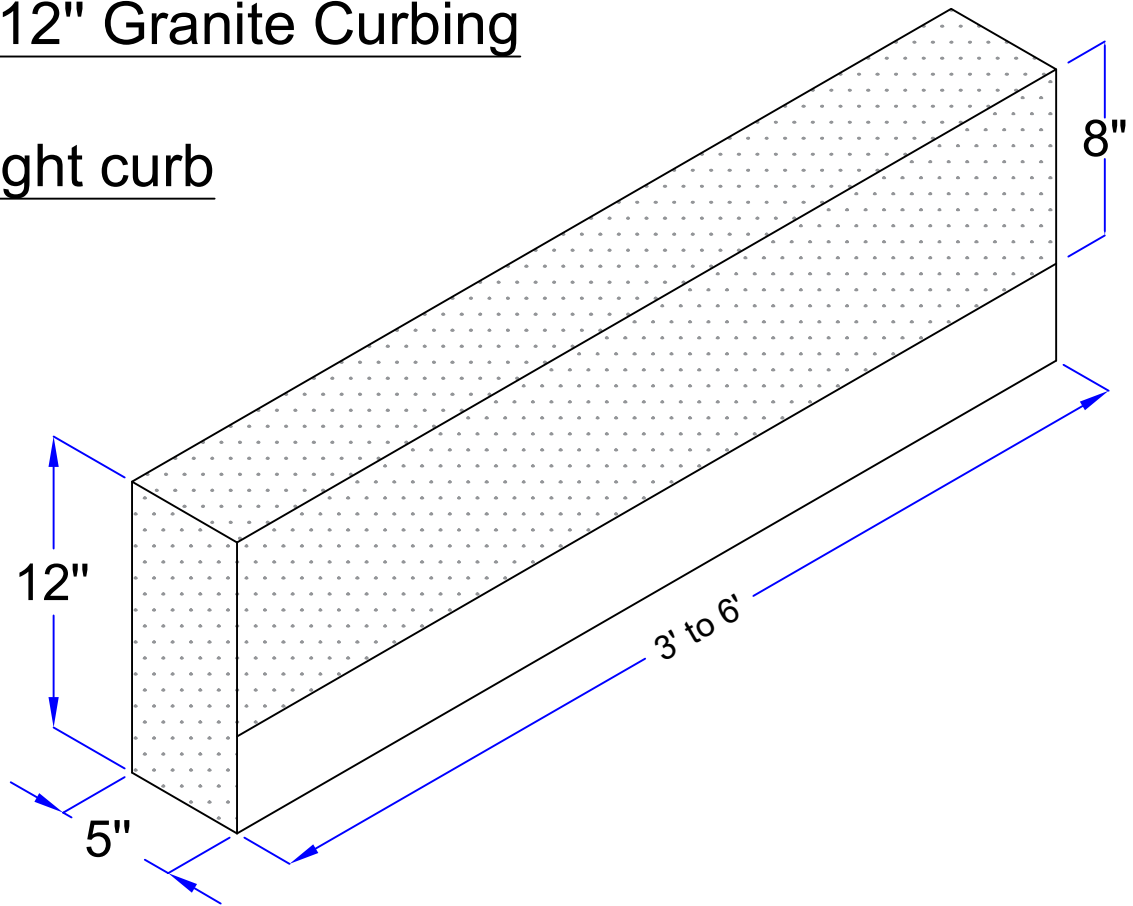

5" x 12" Granite Curbing

Straight curb

Top view

Front view

Size : 5" x 12" x 3' to 6'

Description : Bush hammered on top ,front 8",
back 4" from top and joint .Rest rough