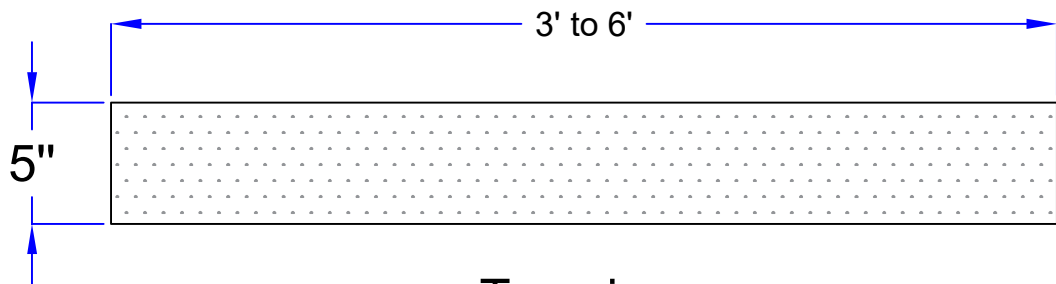

5" x 12" Granite Curbing

Straight curb

Top view

Front view

Size : 5" x 12" x 3' to 6'

Description : Bush hammered on top ,front 8",
back 4" from top and joint .Rest rough