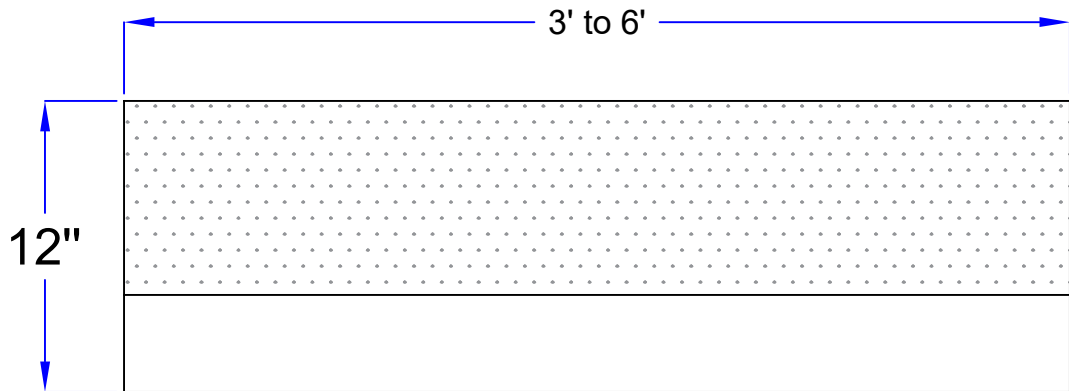

5" x 12" Granite Curbing

Straight curb

Top view

Front view

Size : 5" x 12" x 3' to 6'

Description : Bush hammered on top ,front 8",
back 4" from top and joint .Rest rough