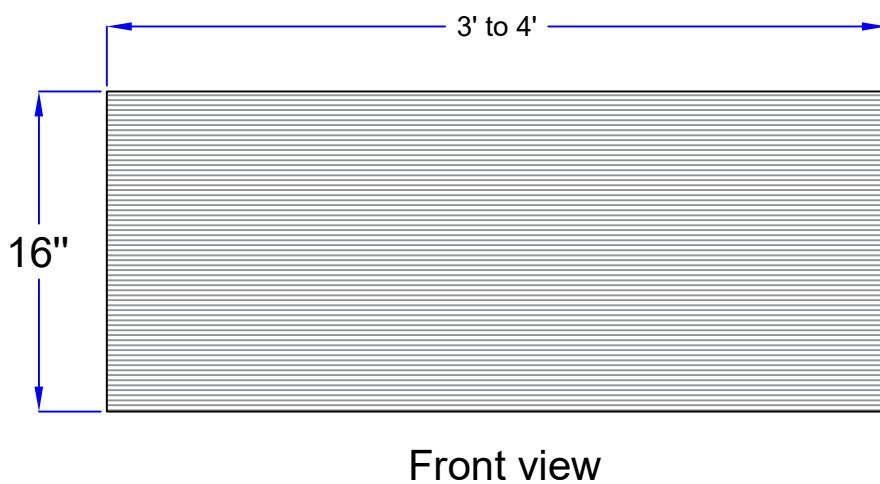

5" x 16" Granite wall stone

Size : 5" x 16" x 3' to 4'

Description : One line dressing on top , bottom and joints ,front and back rough.