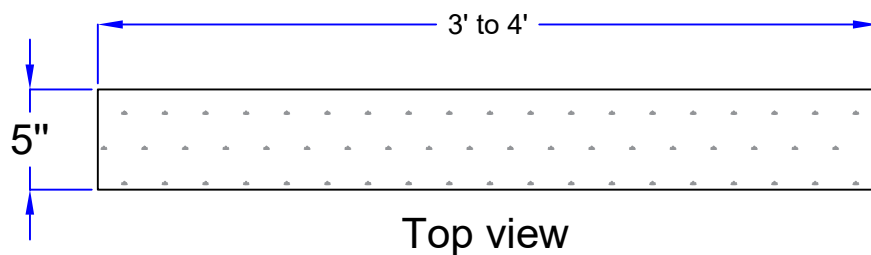

5" x 16" Granite wall stone

Size : 5" x 16" x 3' to 4'

Description : One line dressing on top , bottom and joints ,front and back rough.