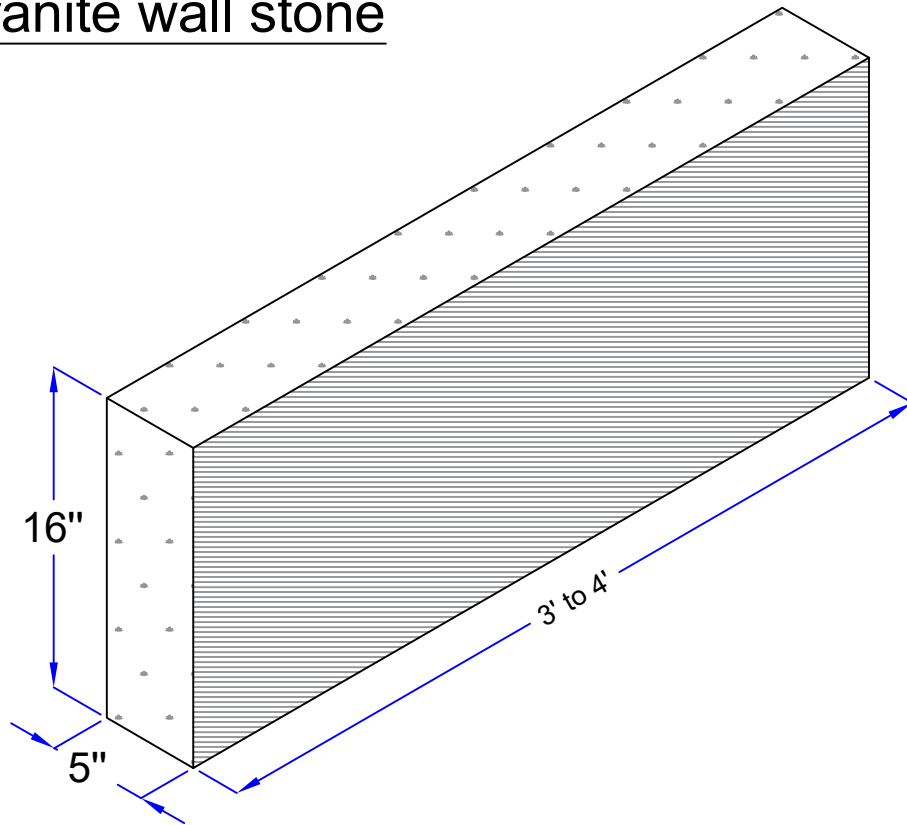

5" x 16" Granite wall stone

Size : 5" x 16" x 3' to 4'

Description : One line dressing on top , bottom and joints ,front and back rough.