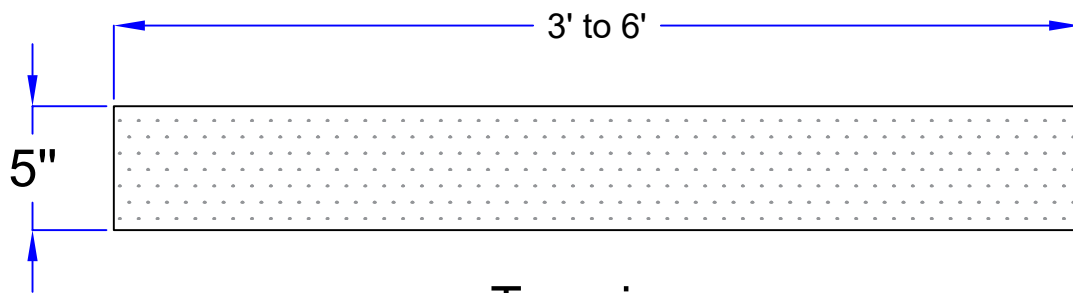

5" x 6" Granite Curbing

Straight curb

Top view

Front view

Size : 5" x 6" x 3' to 6'

Description : Bush hammered on top ,front 4",
back 2" from top and joint .Rest rough