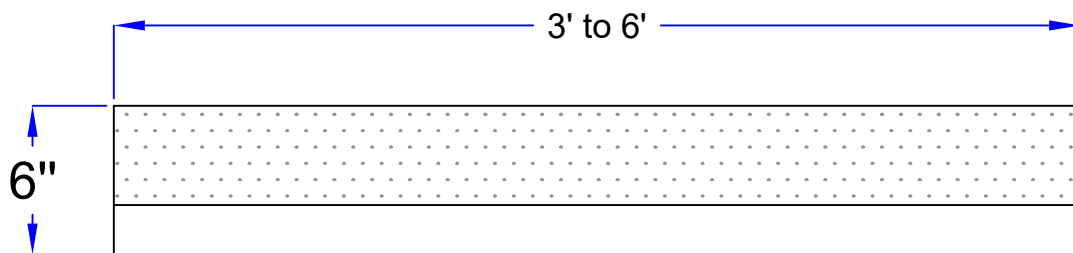

5" x 6" Granite Curbing

Straight curb

Top view

Front view

Size : 5" x 6" x 3' to 6'

Description : Bush hammered on top ,front 4",
back 2" from top and joint .Rest rough