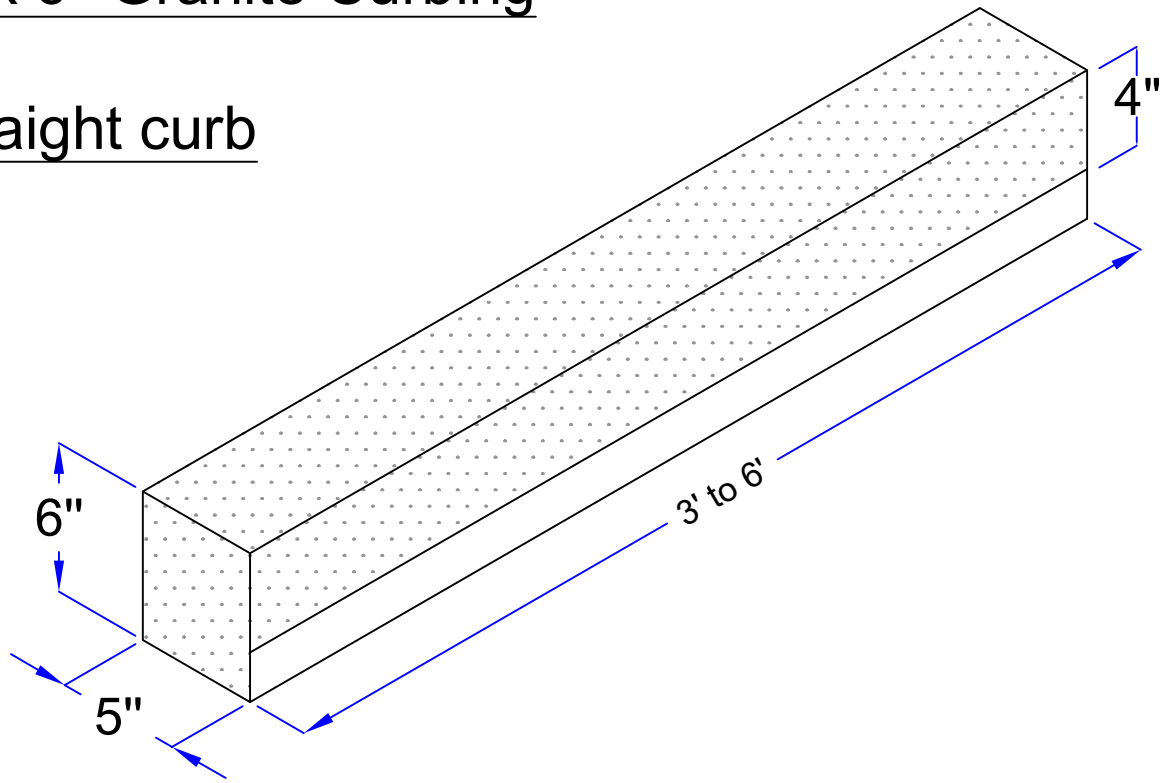

5" x 6" Granite Curbing

Straight curb

Top view

Front view

Size : 5" x 6" x 3' to 6'

Description : Bush hammered on top ,front 4",
back 2" from top and joint .Rest rough