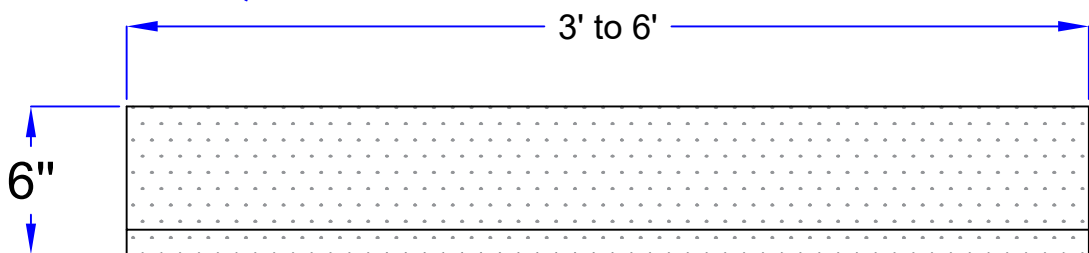

6" x 12" Granite Curbing

Straight curb

Top view

Front view

Size : 6" x 12" x 3' to 6'

Description : Bush hammered on top ,front 8",
back 4" from top and joint .Rest
rough.Front edge chamfer 1"