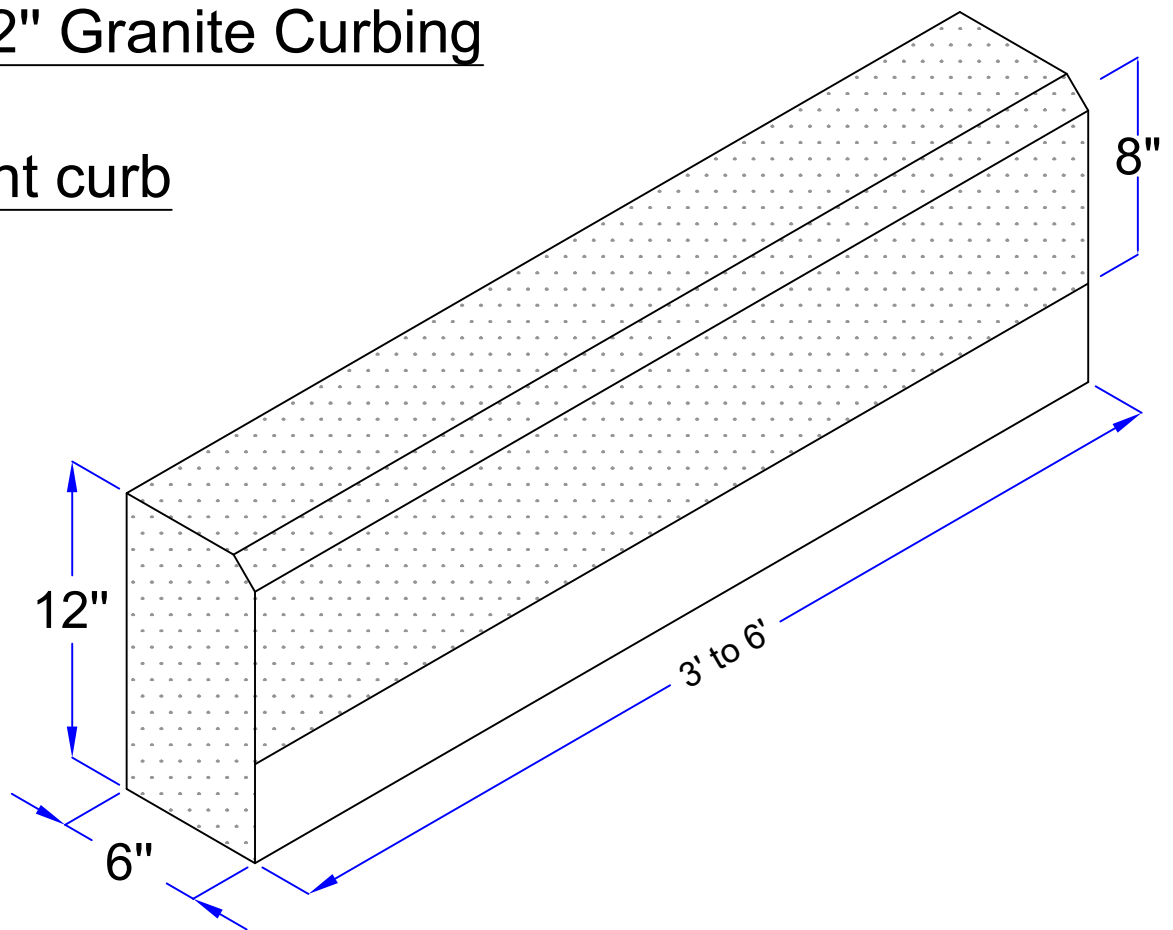

6" x 12" Granite Curbing

Straight curb

Top view

Front view

Size : 6" x 12" x 3' to 6'

Description : Bush hammered on top ,front 8",
back 4" from top and joint .Rest
rough.Front edge chamfer 1"