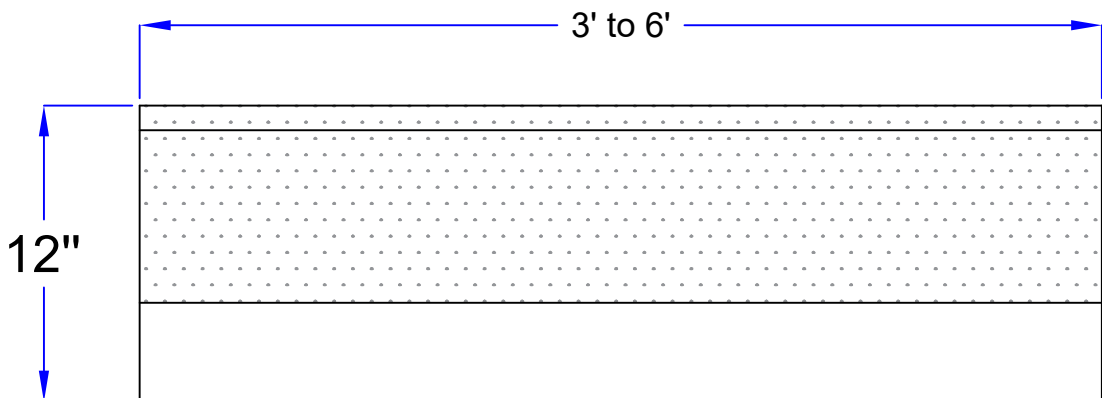

6" x 12" Granite Curbing

Straight curb

Top view

Front view

Size : 6" x 12" x 3' to 6'

Description : Bush hammered on top ,front 8",
back 4" from top and joint .Rest
rough.Front edge chamfer 1"