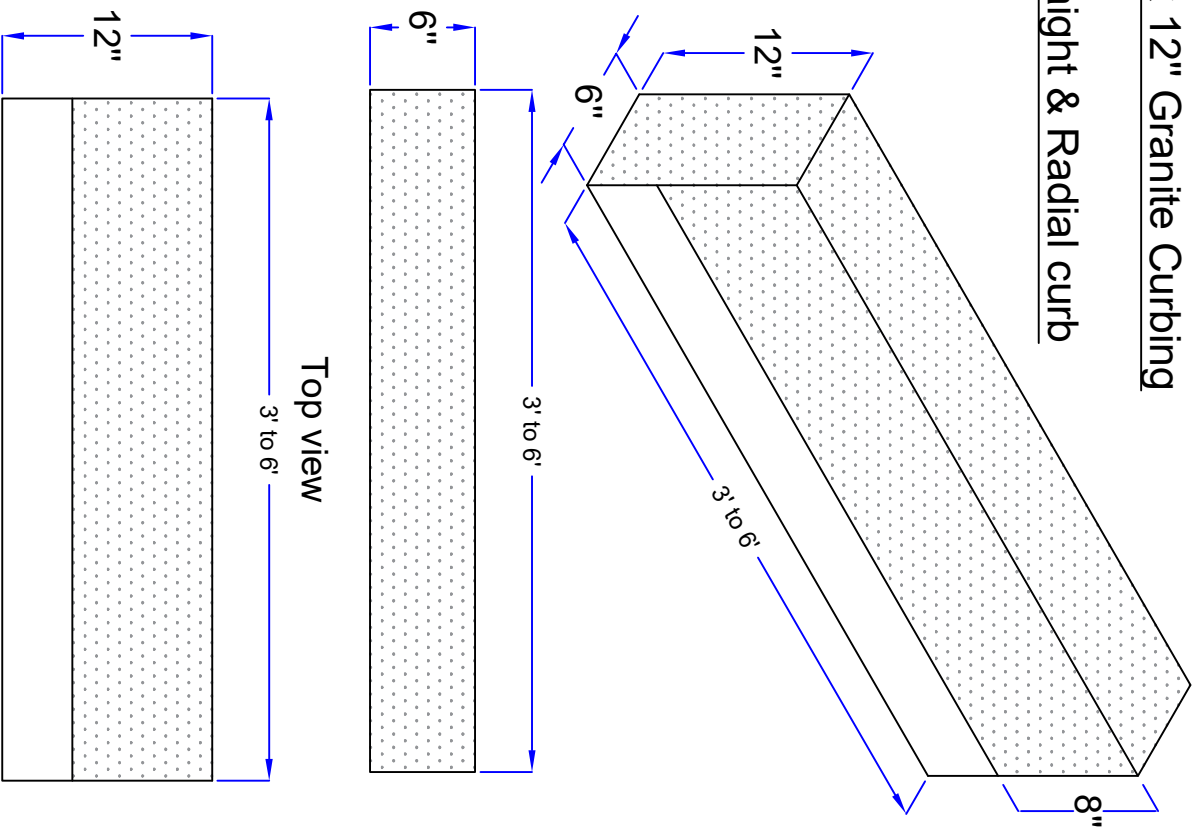

6" x 12" Granite Curbing

Straight & Radial curb

Front view

Size : 6" x 12" x 3' to 6'

Description : Two line dressing on top ,front 8" ,
back 4" from top and joint .Rest rough

Top view

Front view