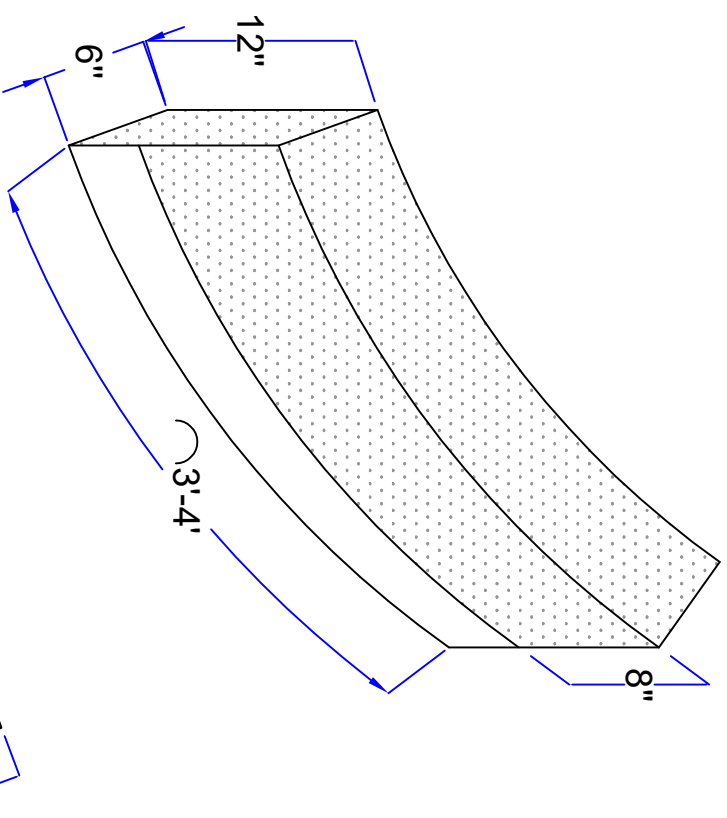

6" x 12" Granite Curbing

Straight & Radial curb

Front view

Size : 6" x 12" x 3' to 6'

Description : Two line dressing on top ,front 8" ,
back 4" from top and joint .Rest rough

Top view

Front view