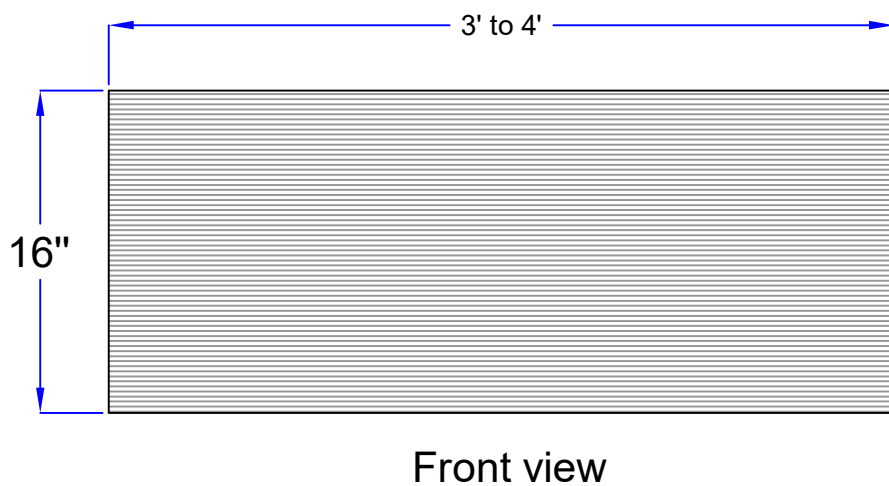

# 6" x 16" Granite wall stone

Size : 6" x 16" x 3' to 4'

Description : One line dressing on top , bottom and joints ,front and back rough.