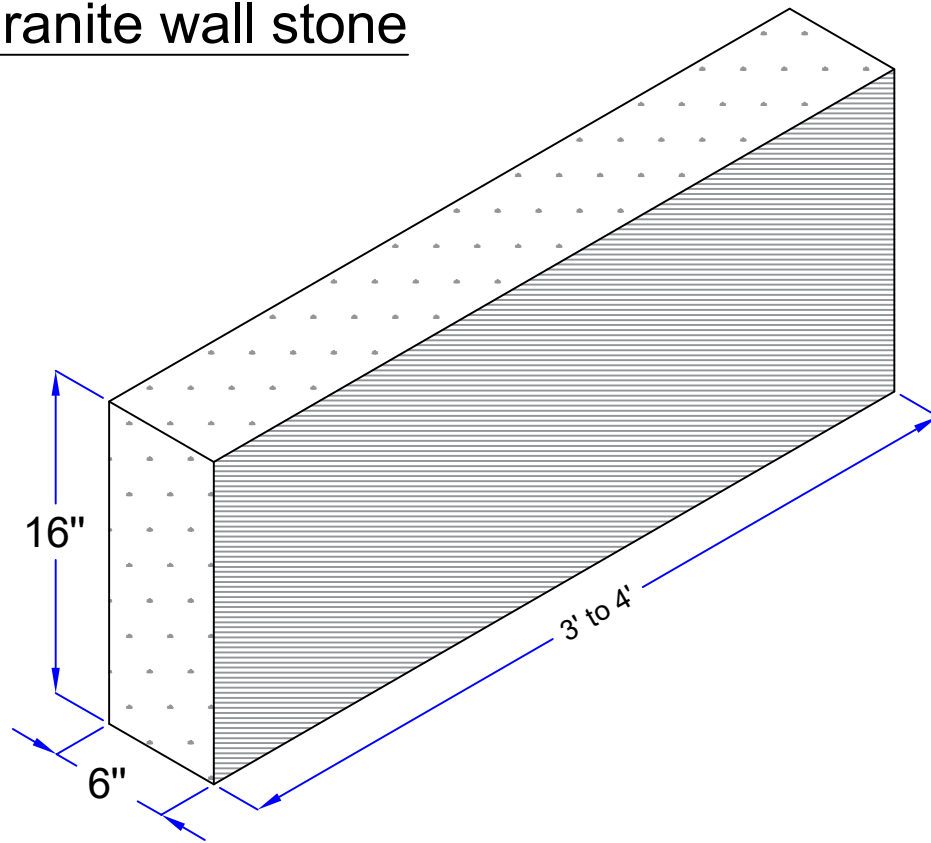

# 6" x 16" Granite wall stone

Size : 6" x 16" x 3' to 4'

Description : One line dressing on top , bottom and joints ,front and back rough.