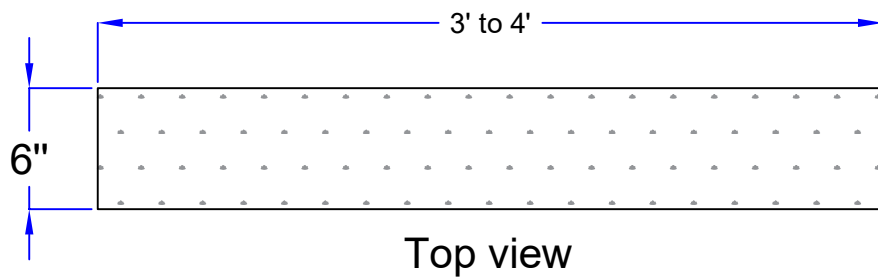

# 6" x 16" Granite wall stone

Size : 6" x 16" x 3' to 4'

Description : One line dressing on top , bottom and joints ,front and back rough.