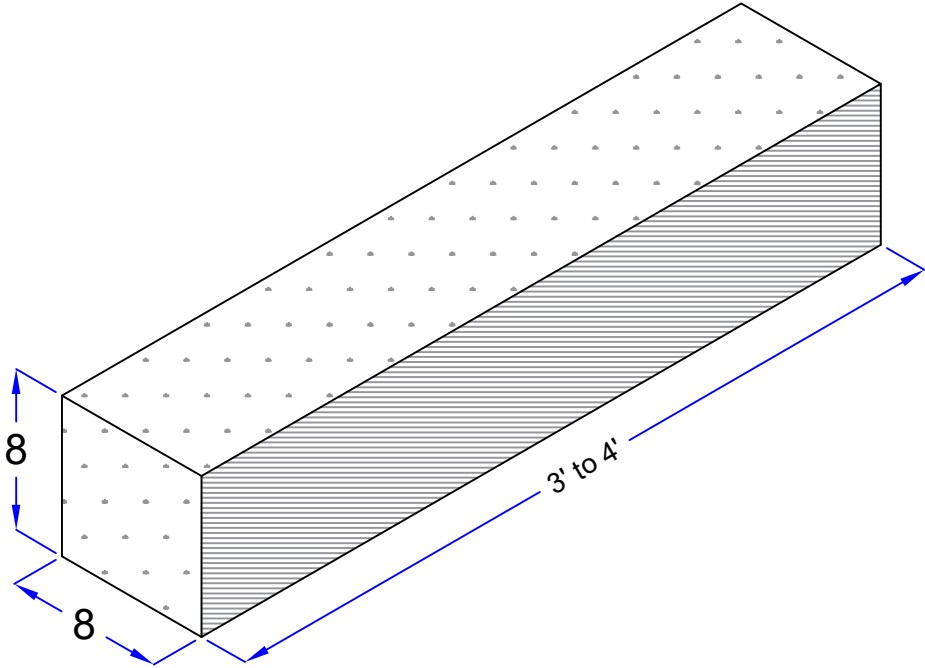

8" x 8" Granite wall stone

Top view

Front view

Size : 8" x 8" x 3' to 4'

Description : One line dressing on top , bottom and joints ,front and back rough.