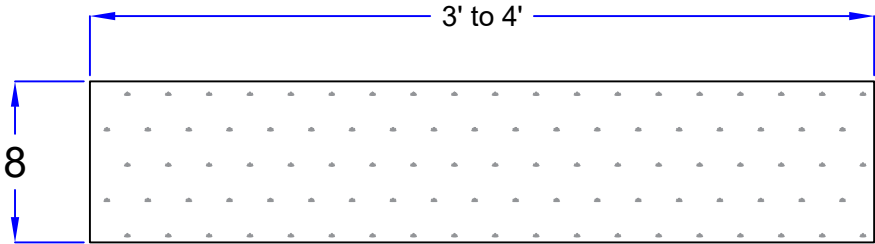

8" x 8" Granite wall stone

Top view

Front view

Size : 8" x 8" x 3' to 4'

Description : One line dressing on top , bottom and joints ,front and back rough.