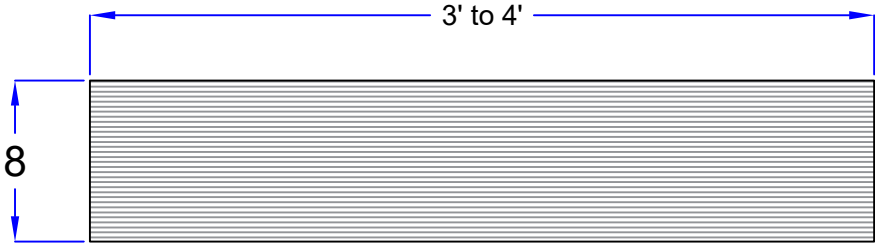

8" x 8" Granite wall stone

Top view

Front view

Size : 8" x 8" x 3' to 4'

Description : One line dressing on top , bottom and joints ,front and back rough.